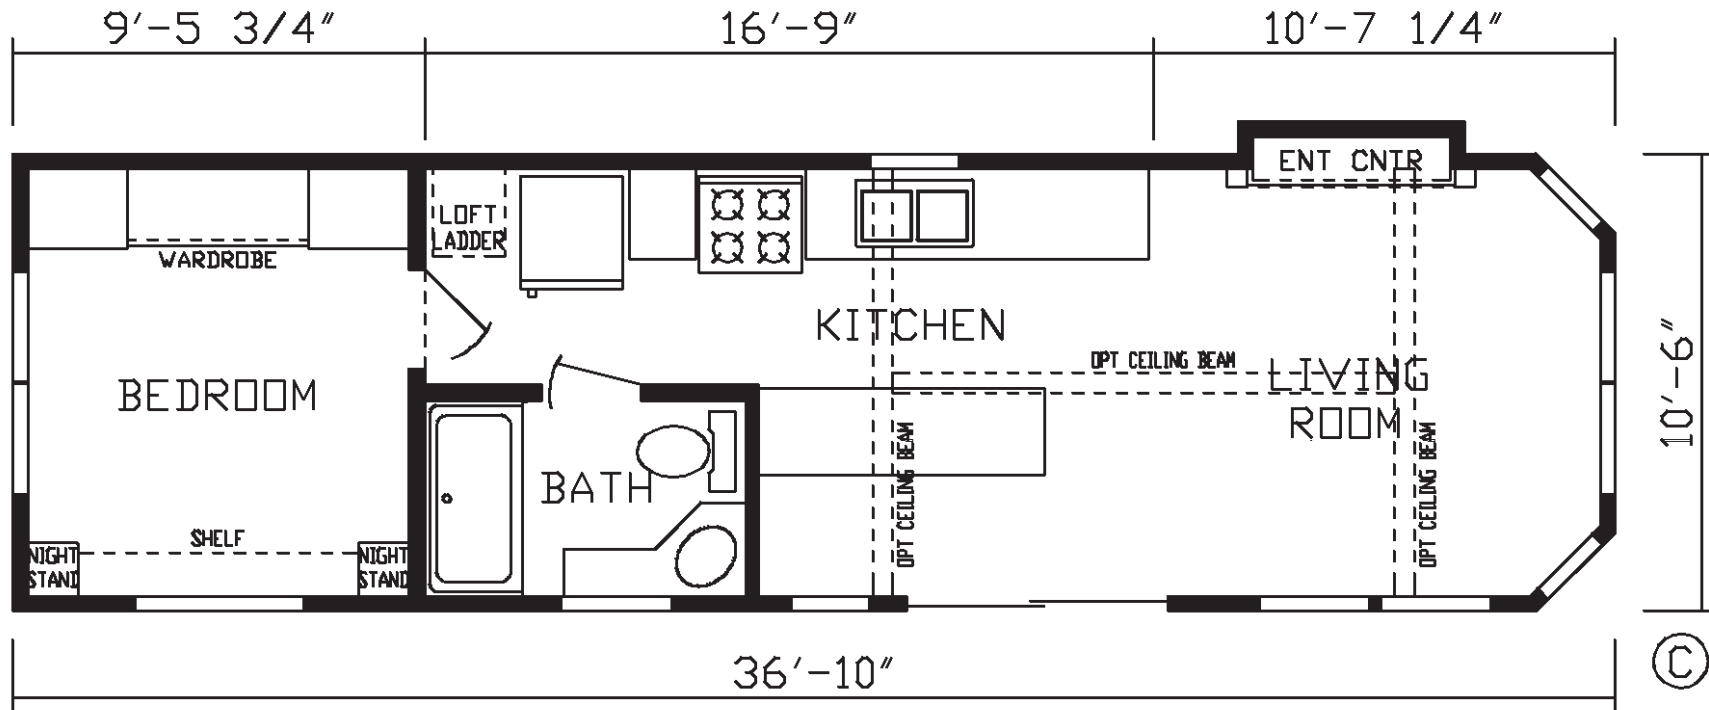

Lebleu

Country Manor Series

399 SQ. FT. (Approximate) 1 Bedroom, 1 Bath, Loft

Park Models
"Factory Direct Value" **DIRECT**

Last Updated: 4-22-24

FACTORY EXPO HOME CENTERS
2225 E. Market St.
Nappanee IN 46550