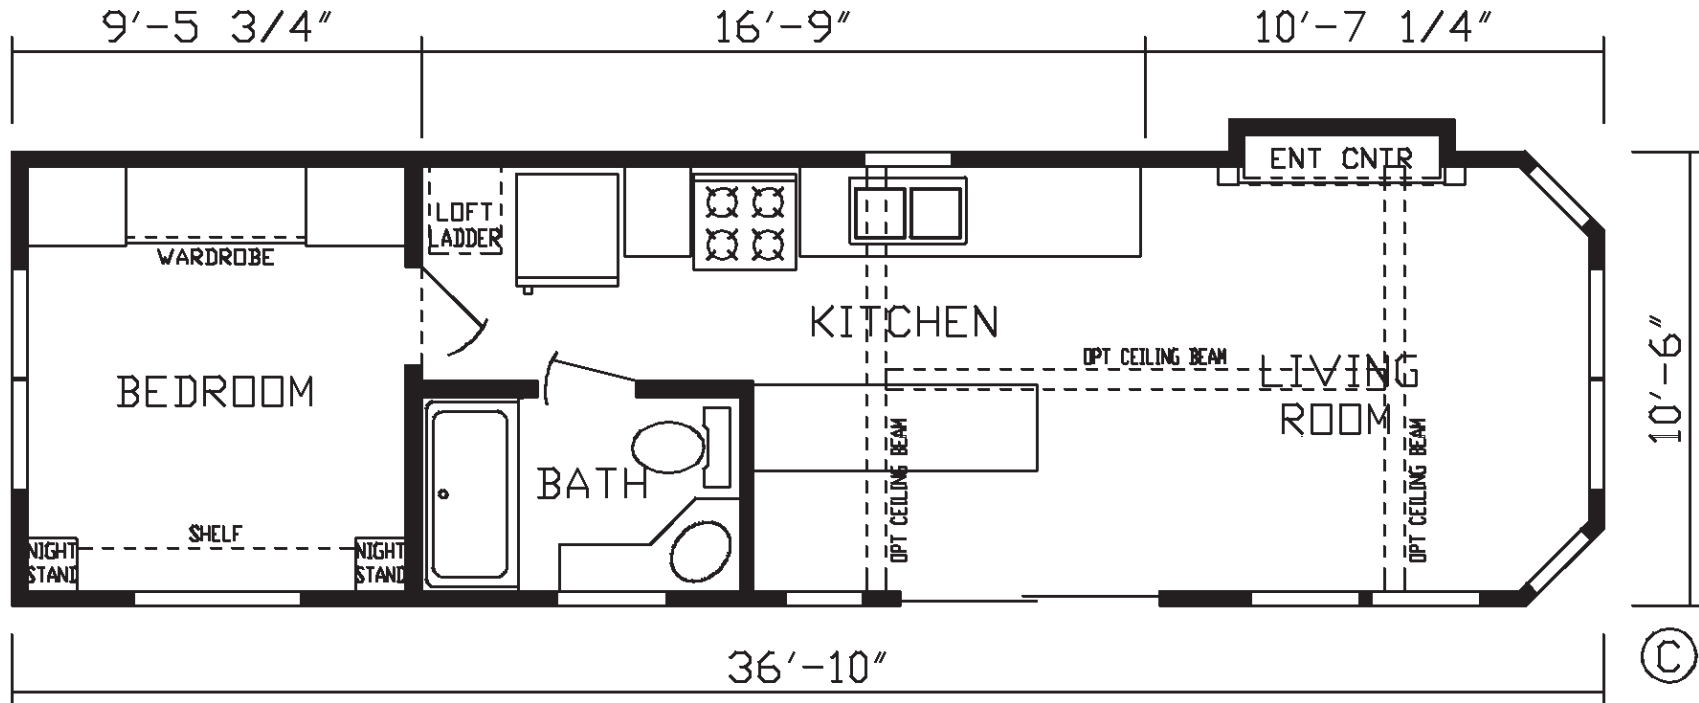

Jeanette

Country Manor Series

399 SQ. FT. (Approximate) 1 Bedroom, 1 Bath

Park Models
"Factory Direct Value" **DIRECT**

Last Updated: 2-22-24

FACTORY EXPO HOME CENTERS
2225 E. Market St.
Nappanee IN 46550

NP.ParkModelsDirect.com | 1-800-691-2871