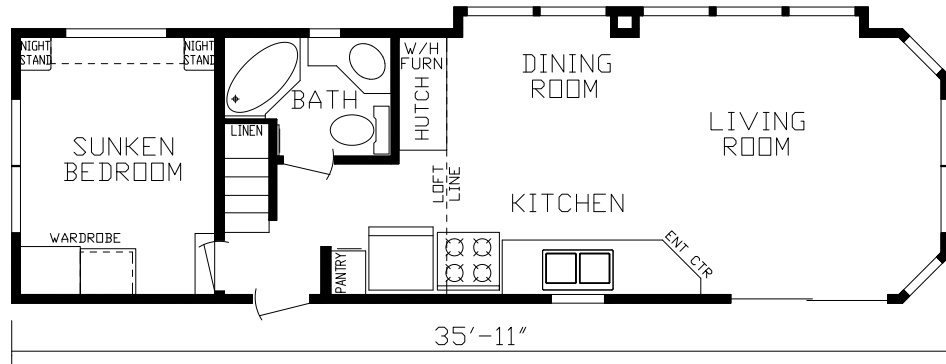

Herbert

Country Manor Series

399 SQ. FT. (Approximate) 1 Bedroom, 1 Bath, Loft

Park Models
"Factory Direct Value" **DIRECT**

Last Updated: 4-18-22

R02 Opt Washer/Dryer

R04 Opt Washer/Dryer

R06 Opt Fireplace

Loft

FACTORY EXPO HOME CENTERS
2225 E. Market St.
Nappanee IN 46550

NP.ParkModelsDirect.com | 1-800-691-2871

IMPORTANT: Alta Cima Corp reserves the right to modify, cancel or substitute products or features of this event at any time without prior notice or obligation. Pictures and other promotional materials are representative and may depict or contain floor plans, square footages, elevations, options, upgrades, extra design features, decorations, floor coverings, specialty light fixtures, custom paint and wall coverings, window treatments, landscaping, sound and alarm systems, furnishings, appliances, and other designer/decorator features and amenities that are not included as part of the home and/or may not be available at all locations. Home, pricing and community information is subject to change, and homes to prior sale, at any time without notice or obligation. ©2020 Alta Cima Corp. All rights reserved.