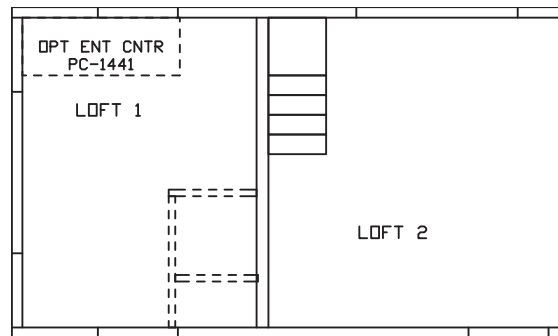

# Hemlock

Country Manor Series

389 SQ. FT. (Approximate) 1 Bedroom, 1 Bath, Loft

Last Updated: 4-18-22