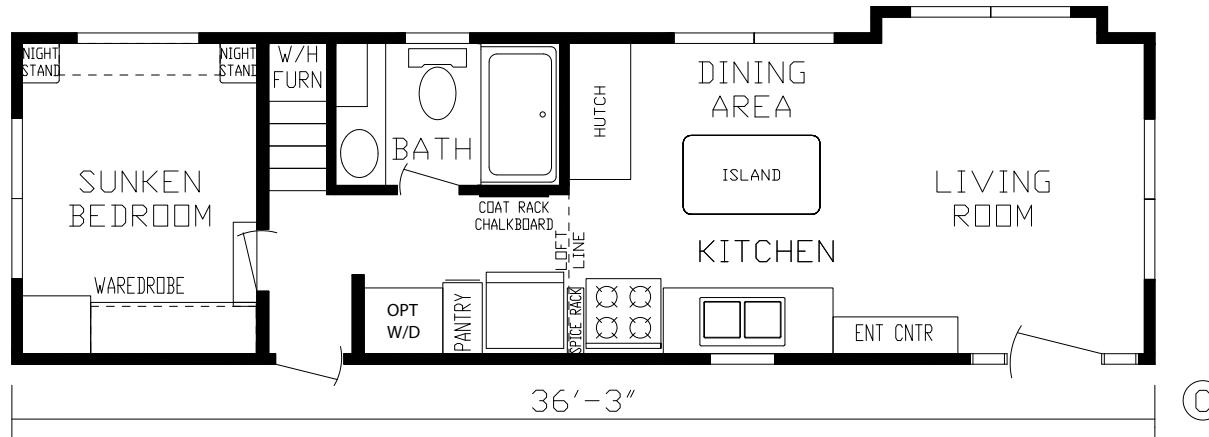

# Hemlock

Country Manor Series

389 SQ. FT. (Approximate) 1 Bedroom, 1 Bath, Loft

Last Updated: 4-18-22

## Loft

**FACTORY EXPO HOME CENTERS**  
2225 E. Market St.  
Nappanee IN 46550

**NP.ParkModelsDirect.com | 1-800-691-2871**

**IMPORTANT:** Alta Cima Corp reserves the right to modify, cancel or substitute products or features of this event at any time without prior notice or obligation. Pictures and other promotional materials are representative and may depict or contain floor plans, square footages, elevations, options, upgrades, extra design features, decorations, floor coverings, specialty light fixtures, custom paint and wall coverings, window treatments, landscaping, sound and alarm systems, furnishings, appliances, and other designer/decorator features and amenities that are not included as part of the home and/or may not be available at all locations. Home, pricing and community information is subject to change, and homes to prior sale, at any time without notice or obligation. ©2020 Alta Cima Corp. All rights reserved.