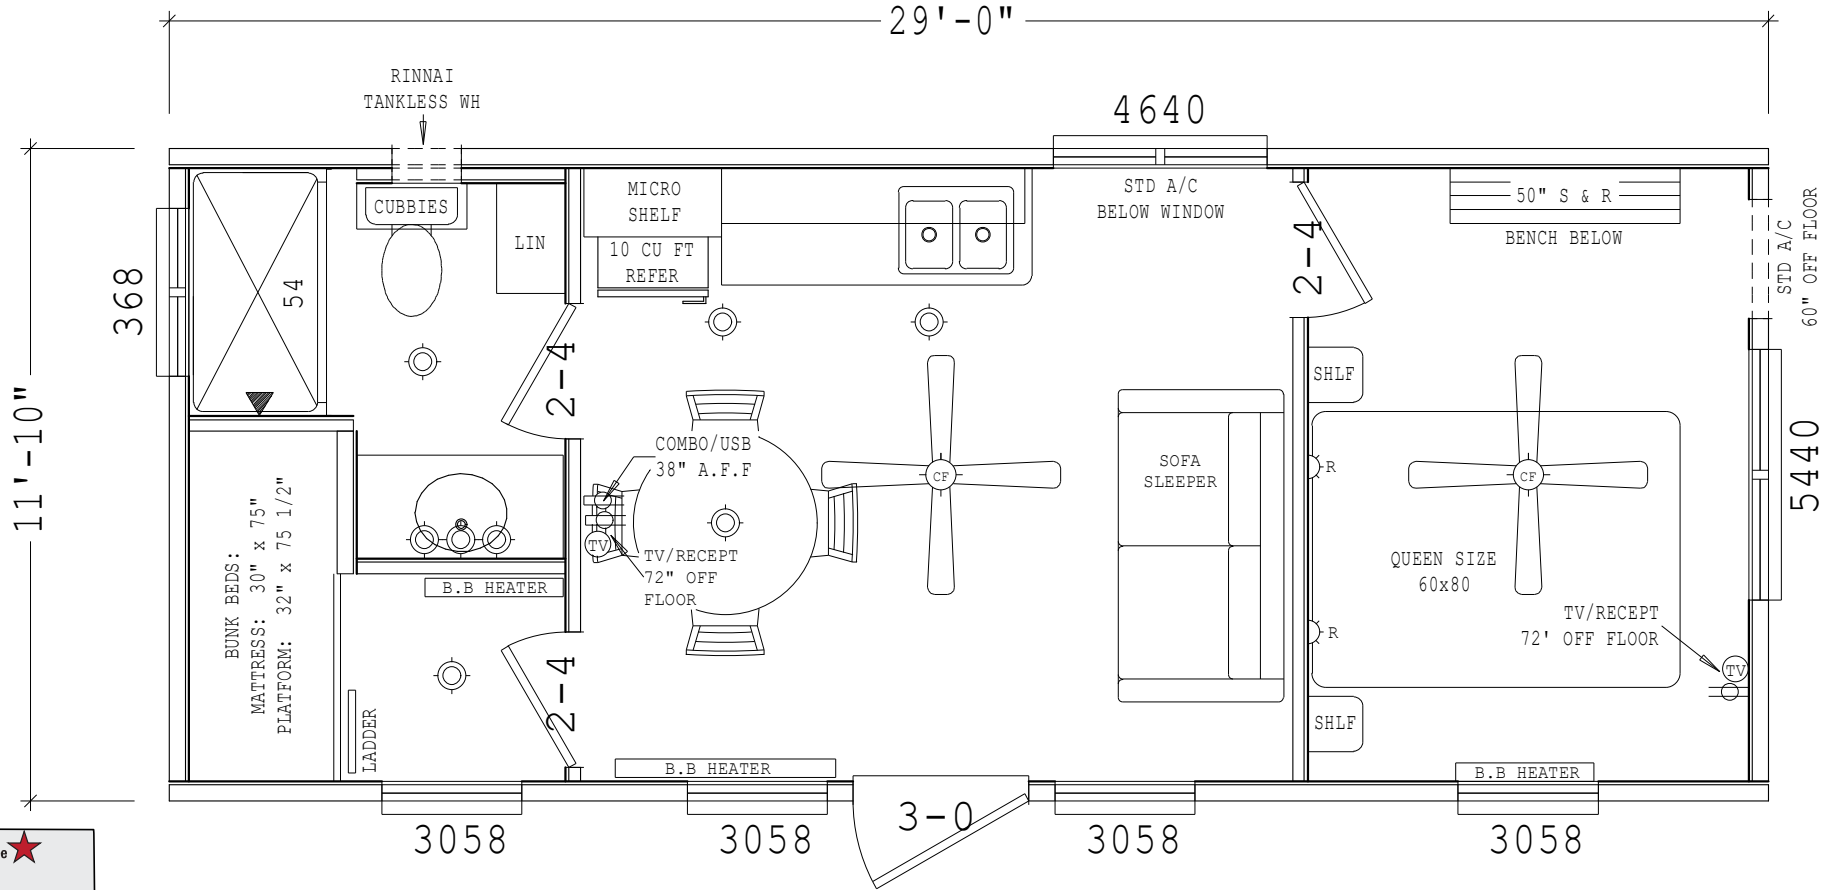

Hawk

Fairmont Cabin Series

Factory Expo

PARK MODEL HOMES

2 Bedrooms, 1 Bath, Sleeps 6
Approx. 352 Sq. Ft.

Last Updated: 10-15-18

Factory Expo Home Centers
2225 East Market Street
Nappanee, IN 46550

I authorize Factory Expo to build my house, per this plan.
X _____
Customer Signature/Date