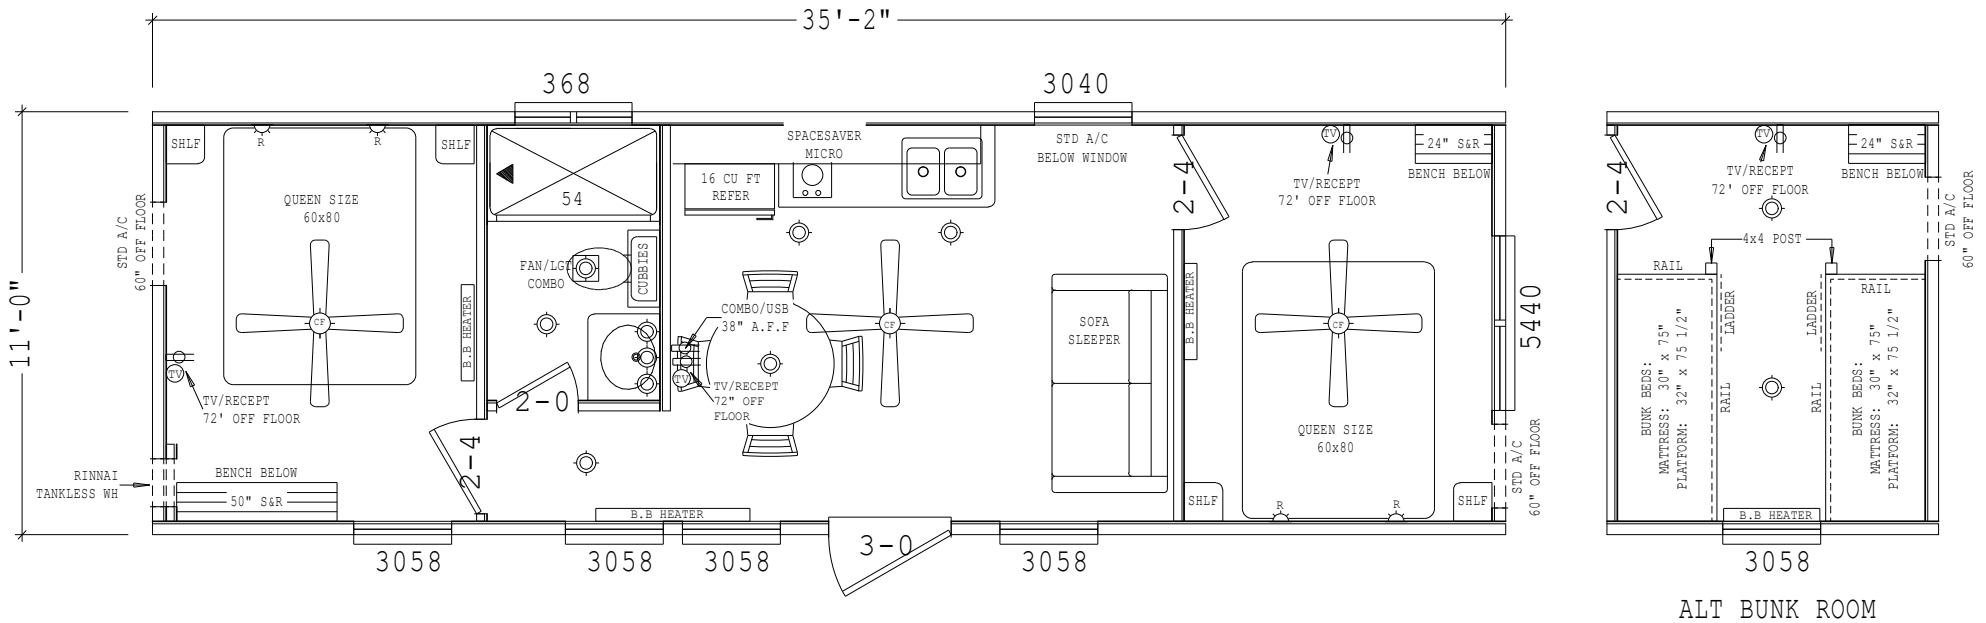

Haney

Cabin Series

Factory Expo

PARK MODEL HOMES

Alt. Double Bunks
Approx. 387 Sq. Ft.

Last Updated: 10-24-18

I authorize Factory Expo to build my house, per this plan.

X _____