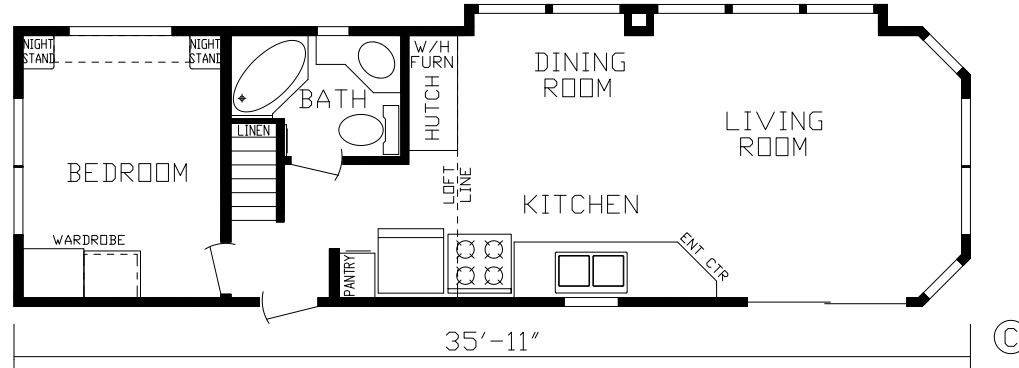

Hamer

Country Manor Series

377 SQ. FT. (Approximate) 1 Bedroom, 1 Bath, Loft

Park Models
"Factory Direct Value" **DIRECT**

Last Updated: 4-18-22

Loft

100174

R02 Opt Washer/Dryer