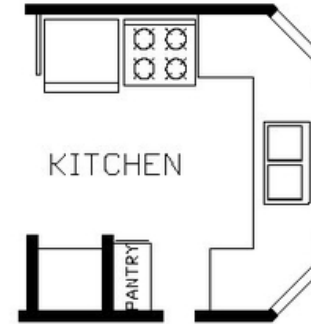

Findley

Country Manor Series

370 SQ. FT. (Approximate) 1 Bedroom, 1 Bath, Loft

100176S Loft

R01 Opt Kitchen

FACTORY EXPO HOME CENTERS
 2225 E. Market St.
 Nappanee IN 46550

NP.ParkModelsDirect.com | 1-800-691-2871