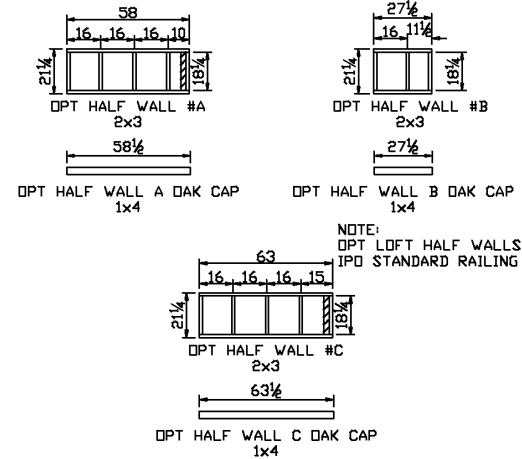

Findley

Fairmont Country Manor Series

370 SQ. FT. (Approximate) 1 Bedroom, 1 Bath, Loft

Park Models
"Factory Direct Value" **DIRECT**

Last Updated: 10-19-23

FACTORY EXPO HOME CENTERS
2225 E. Market St.
Nappanee IN 46550