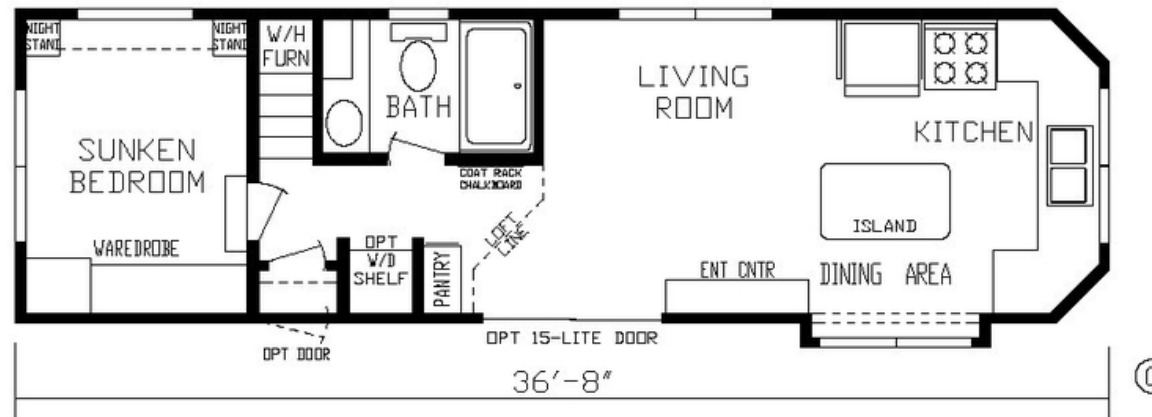

Findley

Country Manor Series

370 SQ. FT. (Approximate) 1 Bedroom, 1 Bath, Loft

100176S Loft

R01 Opt Kitchen

FACTORY EXPO HOME CENTERS
 2225 E. Market St.
 Nappanee IN 46550

NP.ParkModelsDirect.com | 1-800-691-2871