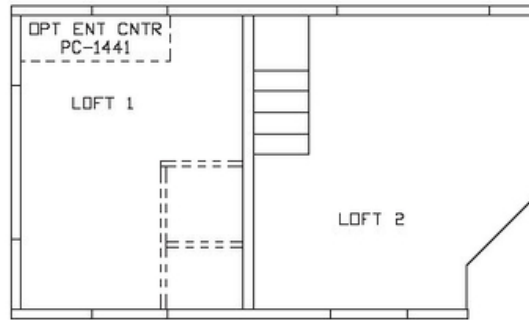

Findley

Country Manor Series

370 SQ. FT. (Approximate) 1 Bedroom, 1 Bath, Loft

100176S Loft

R01 Opt Kitchen

FACTORY EXPO HOME CENTERS
 2225 E. Market St.
 Nappanee IN 46550

NP.ParkModelsDirect.com | 1-800-691-2871