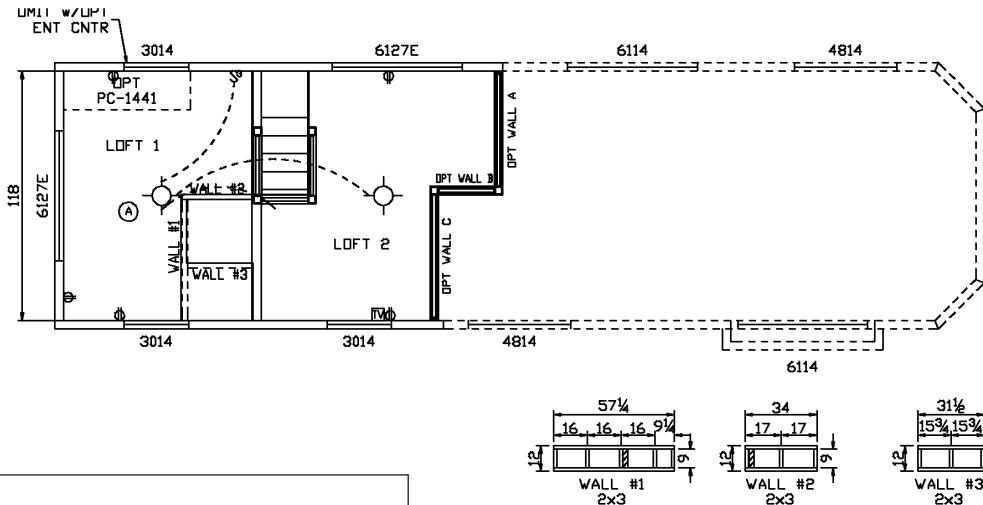

Findley

Fairmont Country Manor Series

370 SQ. FT. (Approximate) 1 Bedroom, 1 Bath, Loft

Park Models
"Factory Direct Value" **DIRECT**

Last Updated: 10-19-23

FACTORY EXPO HOME CENTERS
2225 E. Market St.
Nappanee IN 46550