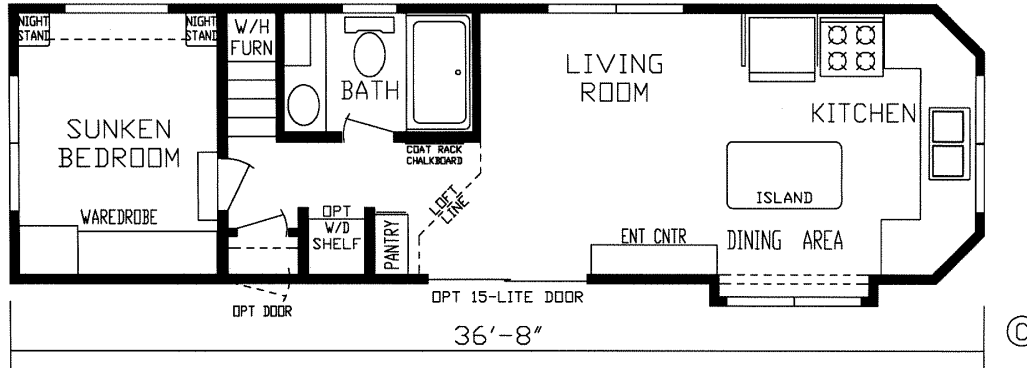

Findley

Fairmont Country Manor Series

370 SQ. FT. (Approximate) 1 Bedroom, 1 Bath, Loft

Park Models
"Factory Direct Value" **DIRECT**

Last Updated: 10-19-23

FACTORY EXPO HOME CENTERS
2225 E. Market St.
Nappanee IN 46550