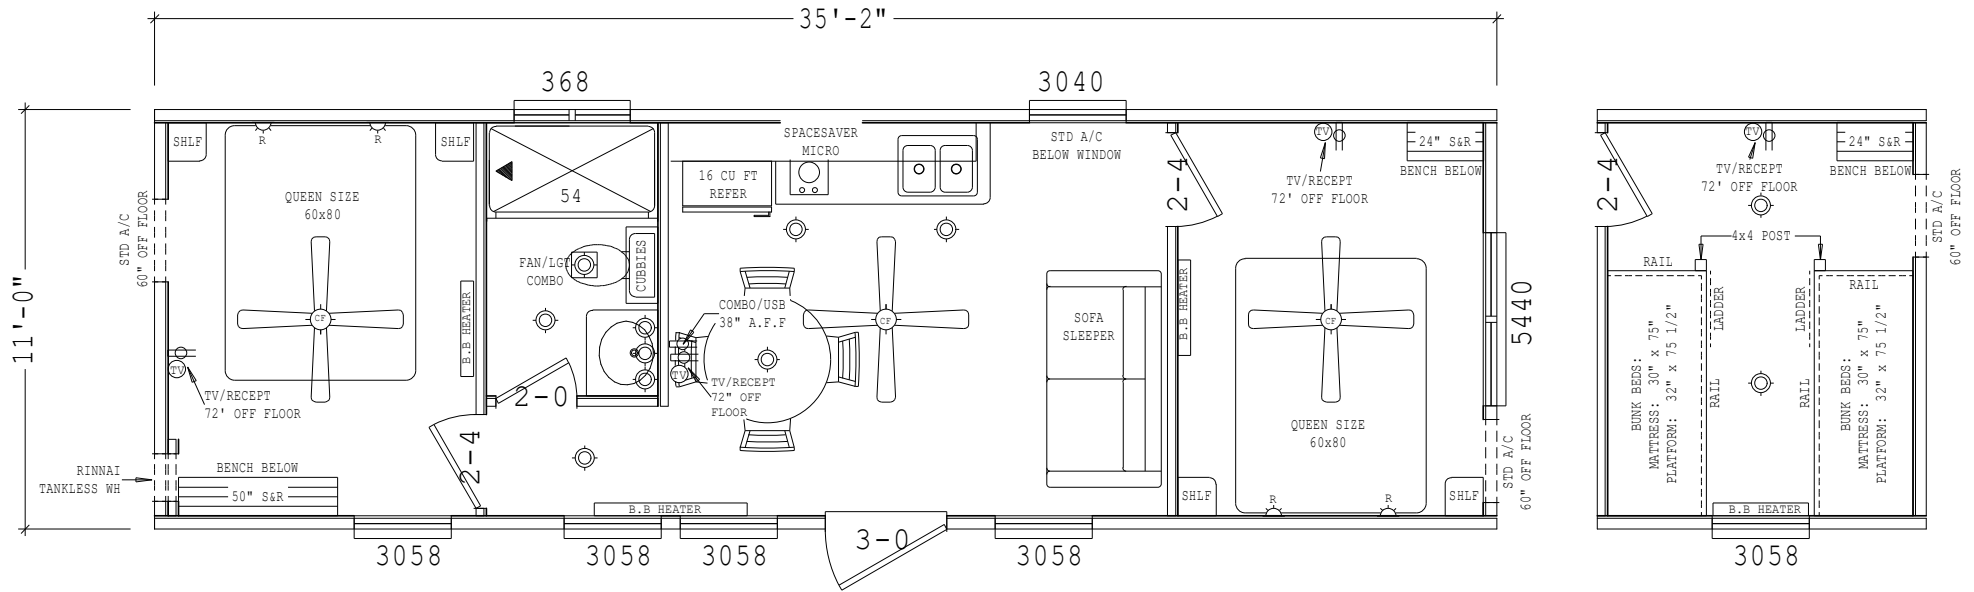

Eagle

Fairmont Cabin Series

Factory Expo

PARK MODEL HOMES

2 Bedrooms, 1 Bath, Sleeps 6-8
Approx. 397 Sq. Ft.

Last Updated: 10-15-18

ALT BUNK ROOM

Factory Expo Home Centers
2225 East Market Street
Nappanee, IN 46550