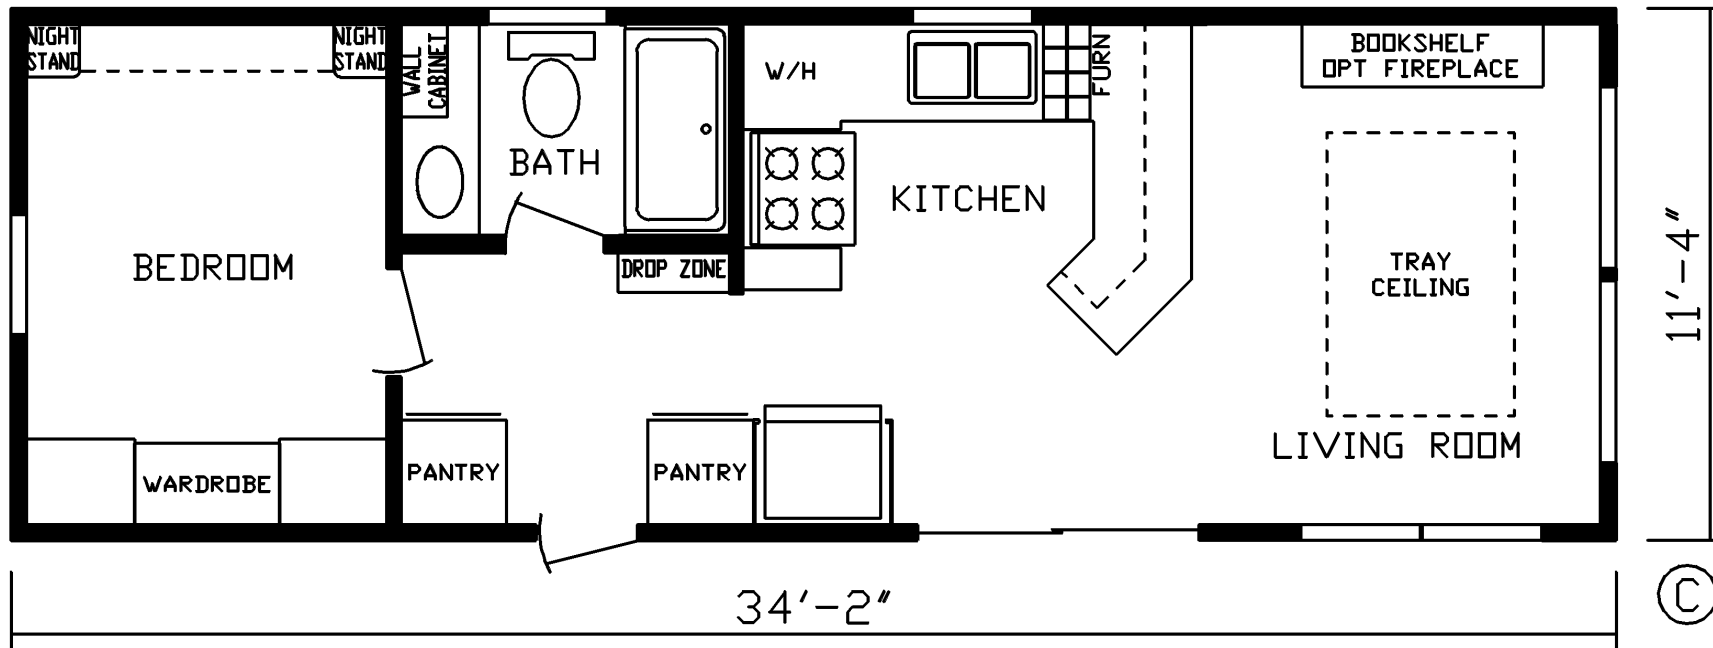

# Breman

Cavco 150 Series

387 SQ. FT. (Approximate) 1 Bedroom, 1 Bath

**Park Models**  
"Factory Direct Value" **DIRECT**

Last Updated: 7-8-22

**FACTORY EXPO HOME CENTERS**  
2225 E. Market St.  
Nappanee IN 46550