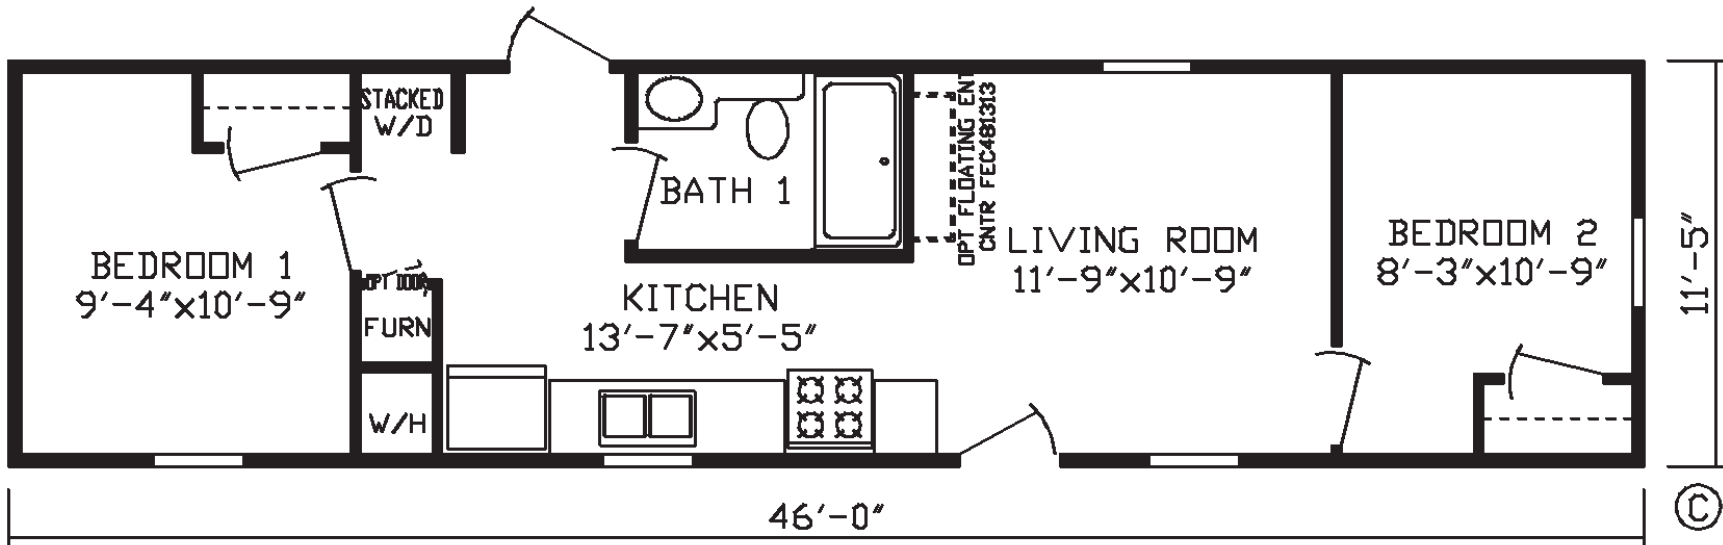

Zenas

Inspiration LE Series, Single Section

525 SQ. FT. (Approximate) 2 Bedroom, 1 Bath

Last Updated: 9-9-22

FACTORY EXPO HOME CENTERS

2225 E. Market St.
Nappanee IN 46550

ExpoHomes.com | 1-800-918-2669

IMPORTANT: Alta Cima Corp reserves the right to modify, cancel or substitute products or features of this event at any time without prior notice or obligation. Pictures and other promotional materials are representative and may depict or contain floor plans, square footages, elevations, options, upgrades, extra design features, decorations, floor coverings, specialty light fixtures, custom paint and wall coverings, window treatments, landscaping, sound and alarm systems, furnishings, appliances, and other designer/decorator features and amenities that are not included as part of the home and/or may not be available at all locations. Home, pricing and community information is subject to change, and homes to prior sale, at any time without notice or obligation. ©2020 Alta Cima Corp. All rights reserved.