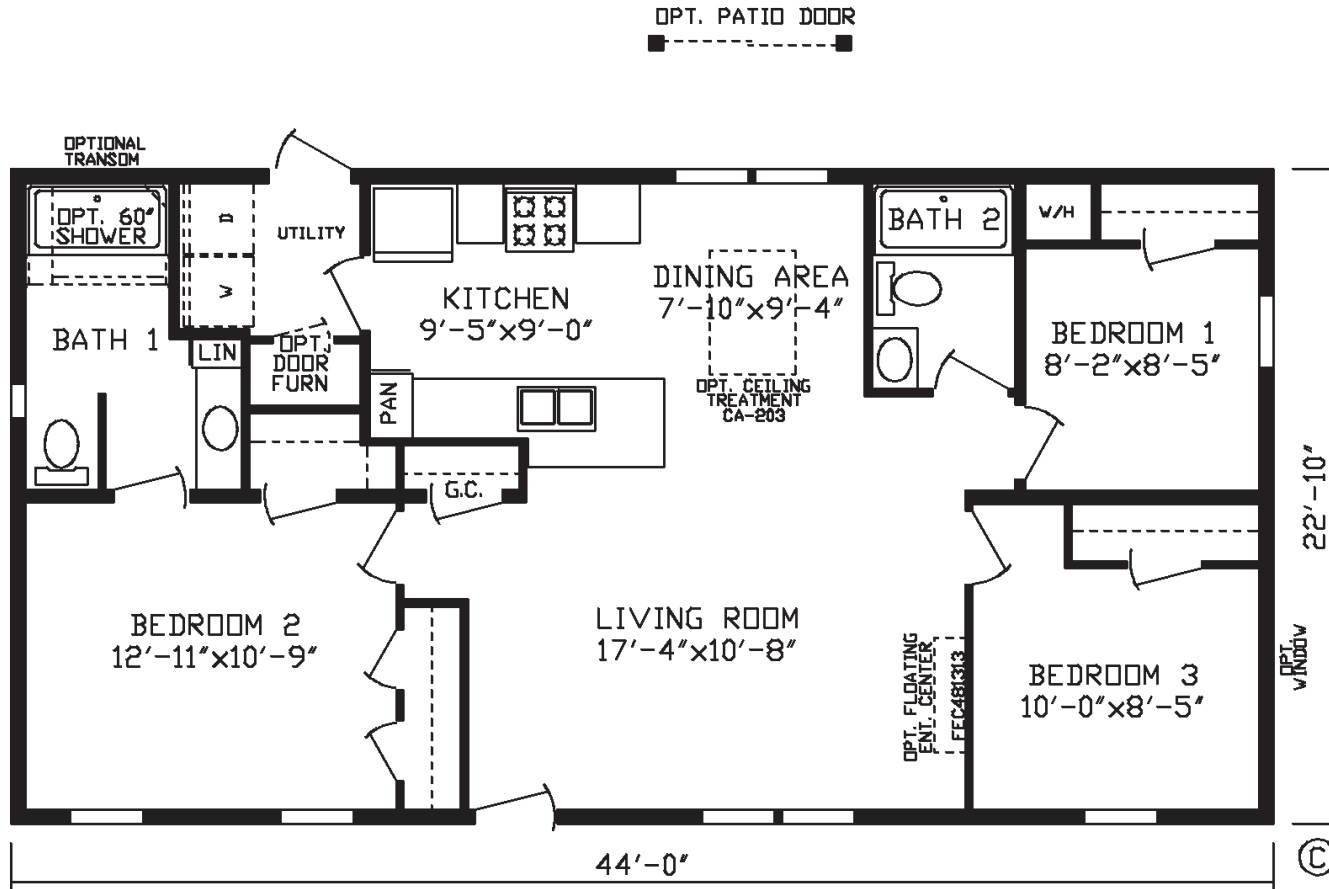

Witmer

Inspiration LE Series, Multi Section

1,004 SQ. FT. (Approximate) 3 Bedroom, 2 Bath

Last Updated: 3-27-24

FACTORY EXPO HOME CENTERS

2225 E. Market St.
Nappanee IN 46550

ExpoHomes.com | 1-800-918-2669

IMPORTANT: Alta Cima Corp reserves the right to modify, cancel or substitute products or features of this event at any time without prior notice or obligation. Pictures and other promotional materials are representative and may depict or contain floor plans, square footages, elevations, options, upgrades, extra design features, decorations, floor coverings, specialty light fixtures, custom paint and wall coverings, window treatments, landscaping, sound and alarm systems, furnishings, appliances, and other designer/decorator features and amenities that are not included as part of the home and/or may not be available at all locations. Home, pricing and community information is subject to change, and homes to prior sale, at any time without notice or obligation. ©2020 Alta Cima Corp. All rights reserved.