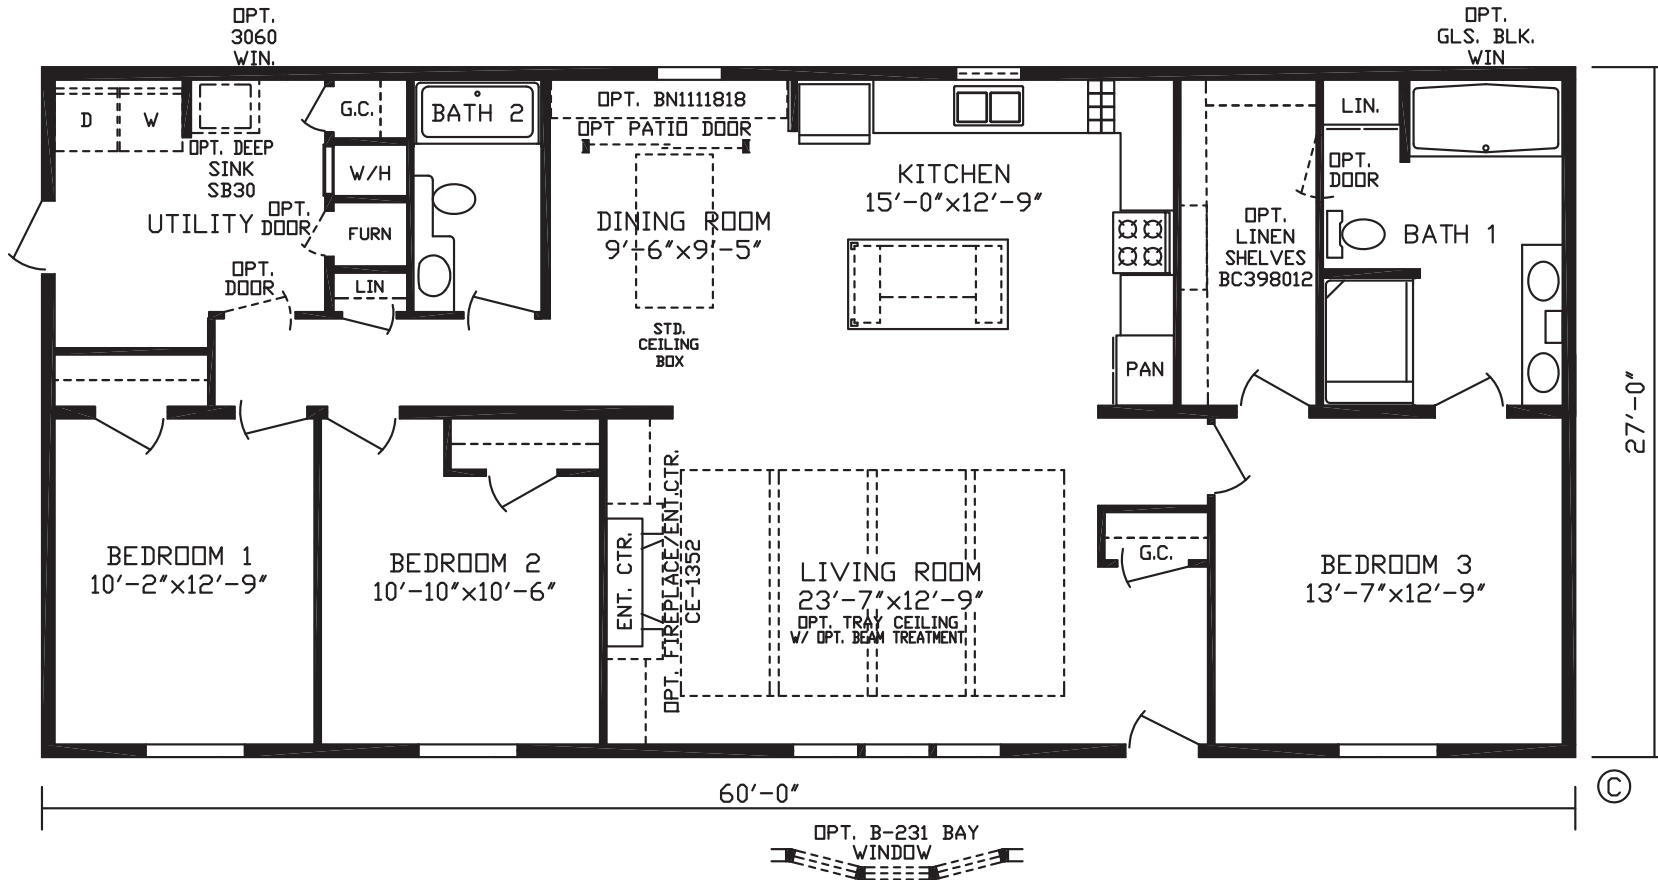

Wilmot

Platinum Landmark Series

1,620 SQ. FT. (Approximate) 3 Bedroom, 2 Bath

Last Updated: 12-16-20

FACTORY EXPO HOME CENTERS
 2225 E. Market St.
 Nappanee IN 46550

ExpoHomes.com | 1-800-918-2669

IMPORTANT: Alta Cima Corp reserves the right to modify, cancel or substitute products or features of this event at any time without prior notice or obligation. Pictures and other promotional materials are representative and may depict or contain floor plans, square footages, elevations, options, upgrades, extra design features, decorations, floor coverings, specialty light fixtures, custom paint and wall coverings, window treatments, landscaping, sound and alarm systems, furnishings, appliances, and other designer/decorator features and amenities that are not included as part of the home and/or may not be available at all locations. Home, pricing and community information is subject to change, and homes to prior sale, at any time without notice or obligation. ©2020 Alta Cima Corp. All rights reserved.