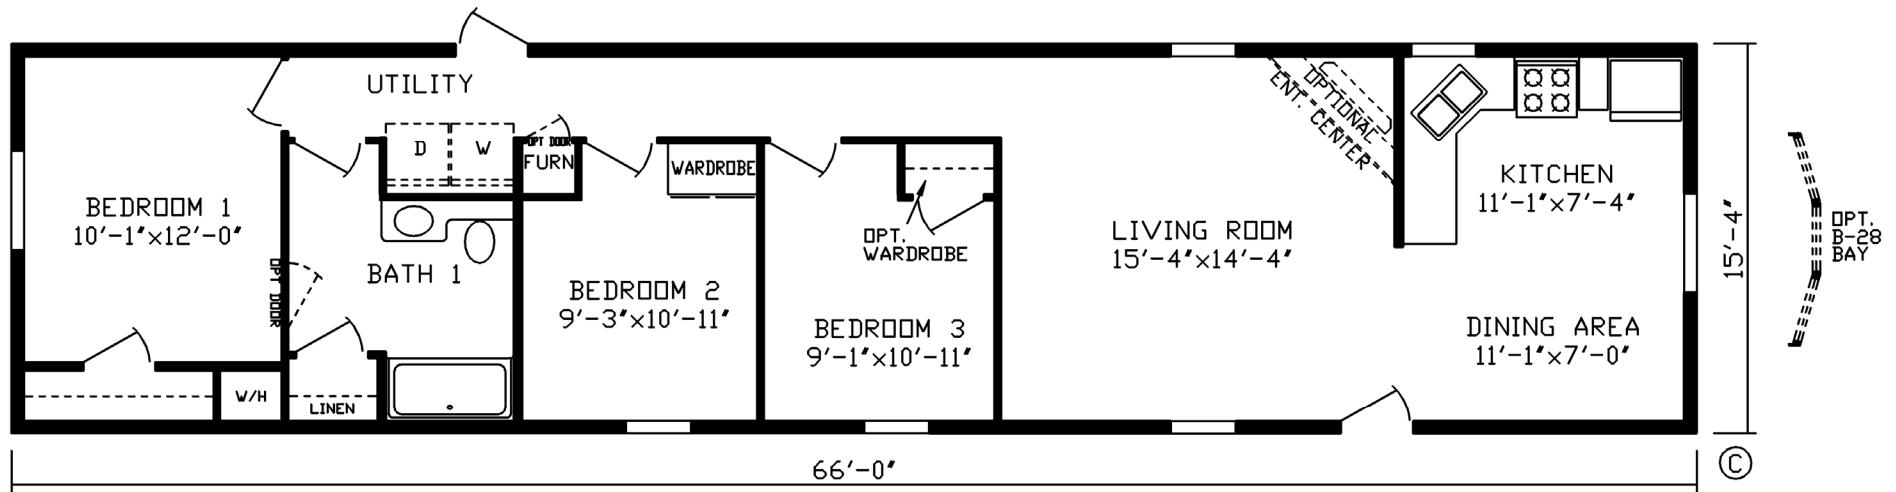

# Westport

Expo Classic Series

**3 Bedroom, 1 Bath**  
**Approx. 1,012 Sq. Ft.**

Last Updated: 9-17-19

Factory Expo Home Centers  
 2225 East Market Street  
 Nappanee, IN 46550

I authorize Factory Expo Home Centers to build my house, per this plan.