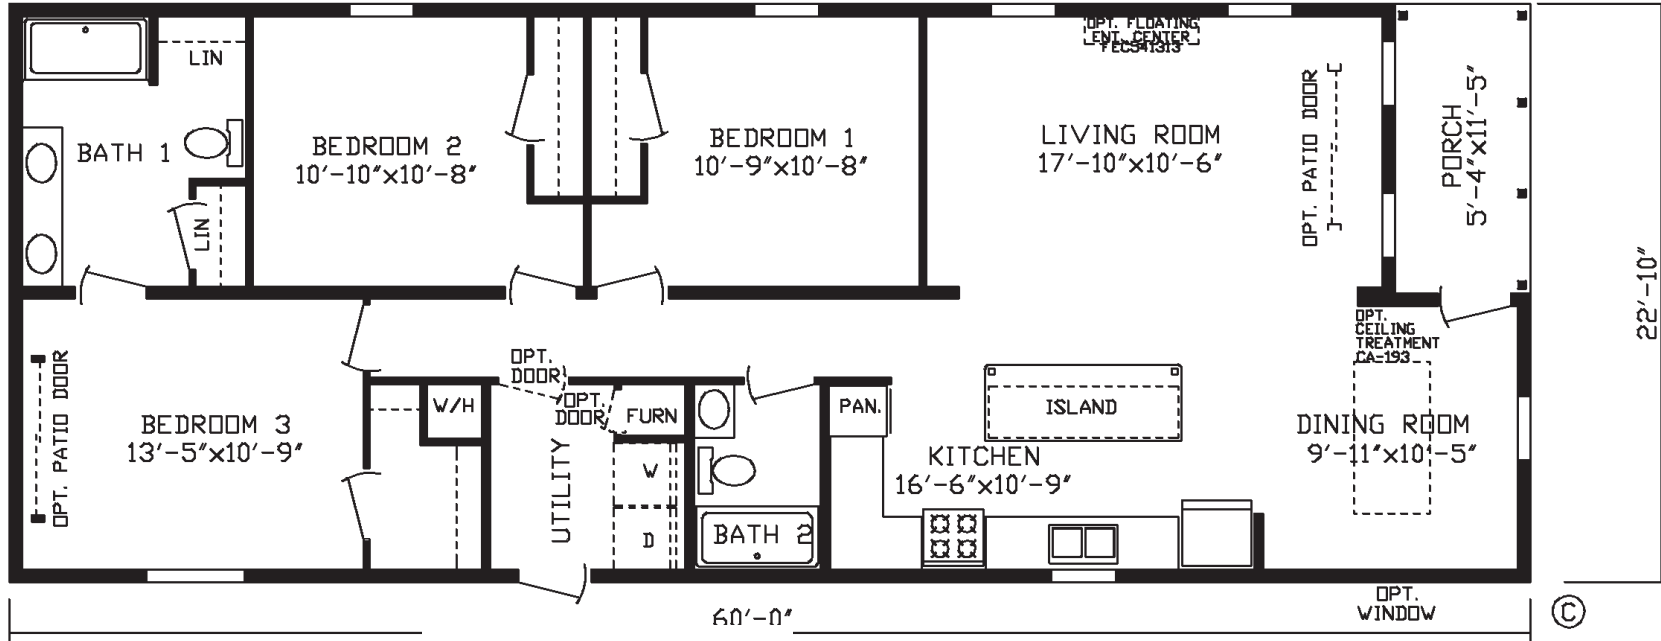

# Tilden

Inspiration LE Series, Multi Section

1,309 SQ. FT. (Approximate) 3 Bedroom, 2 Bath

Last Updated: 5-9-24

OPT. PATIO DOOR

**FACTORY EXPO HOME CENTERS**  
2225 E. Market St.  
Nappanee IN 46550

**ExpoHomes.com | 1-800-918-2669**