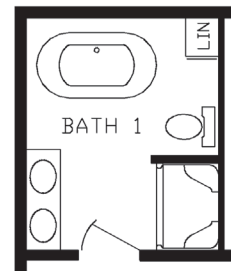

# Tilden

Inspiration LE Series, Multi Section

1,309 SQ. FT. (Approximate) 3 Bedroom, 2 Bath

Last Updated: 5-9-24

OPT. PATIO DOOR

**FACTORY EXPO HOME CENTERS**  
2225 E. Market St.  
Nappanee IN 46550

**ExpoHomes.com | 1-800-918-2669**