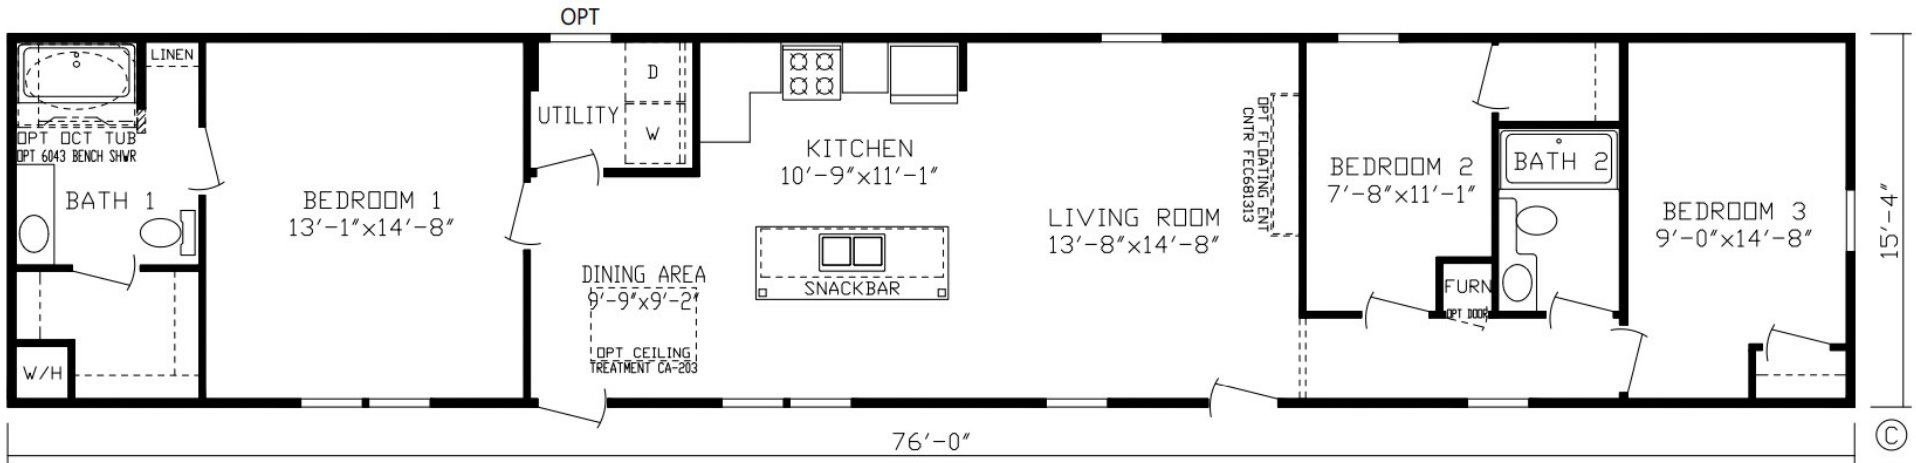

# Rossland

Inspiration LE Series, Single Section

1,165 SQ. FT. (Approximate) 3 Bedroom, 2 Bath

Last Updated: 11-9-21

**FACTORY EXPO HOME CENTERS**  
 2225 E. Market St.  
 Nappanee IN 46550

**ExpoHomes.com | 1-800-918-2669**