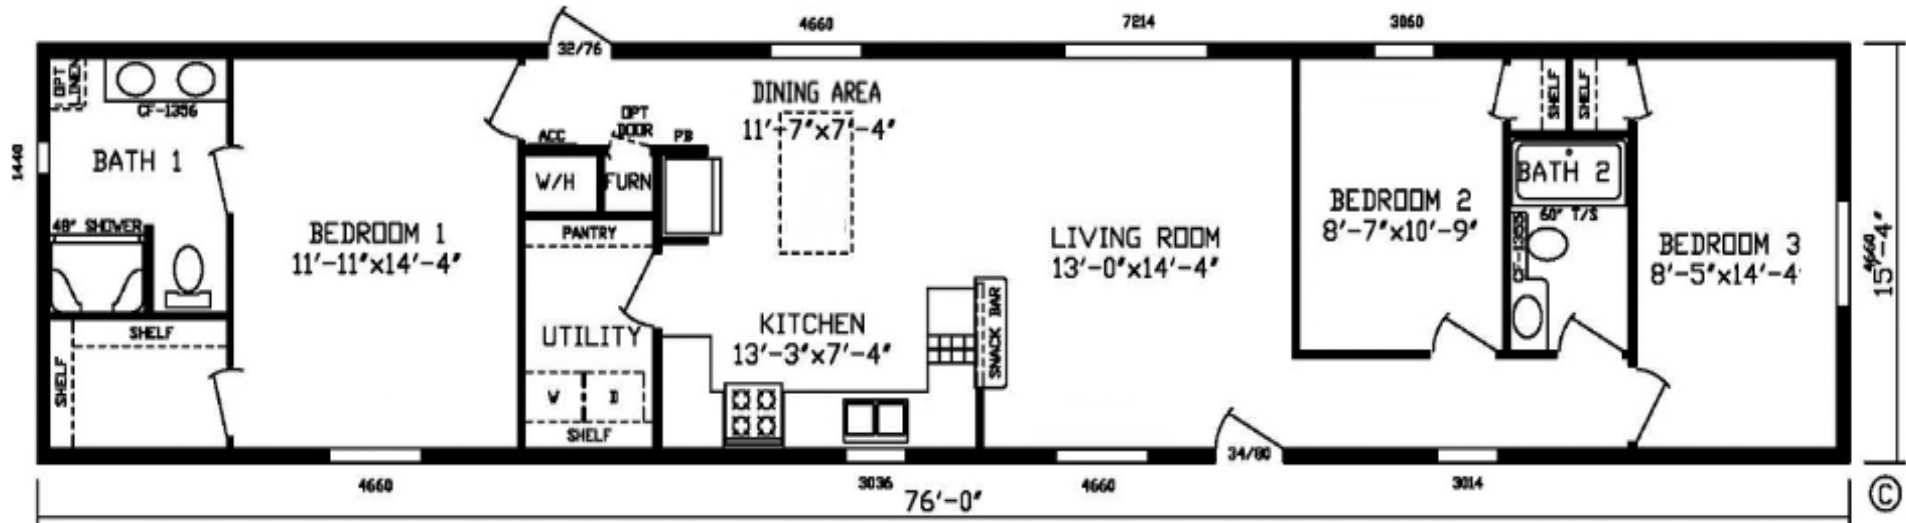

Roann

Platinum Landmark Series

3 Bedrooms, 2 Baths
Approx. 1,165 Sq. Ft.

Last Updated: 9-4-20

Factory Expo Home Centers
2225 East Market Street
Nappanee, IN 46550

I authorize Factory Expo Home Centers to build my house, per this plan.