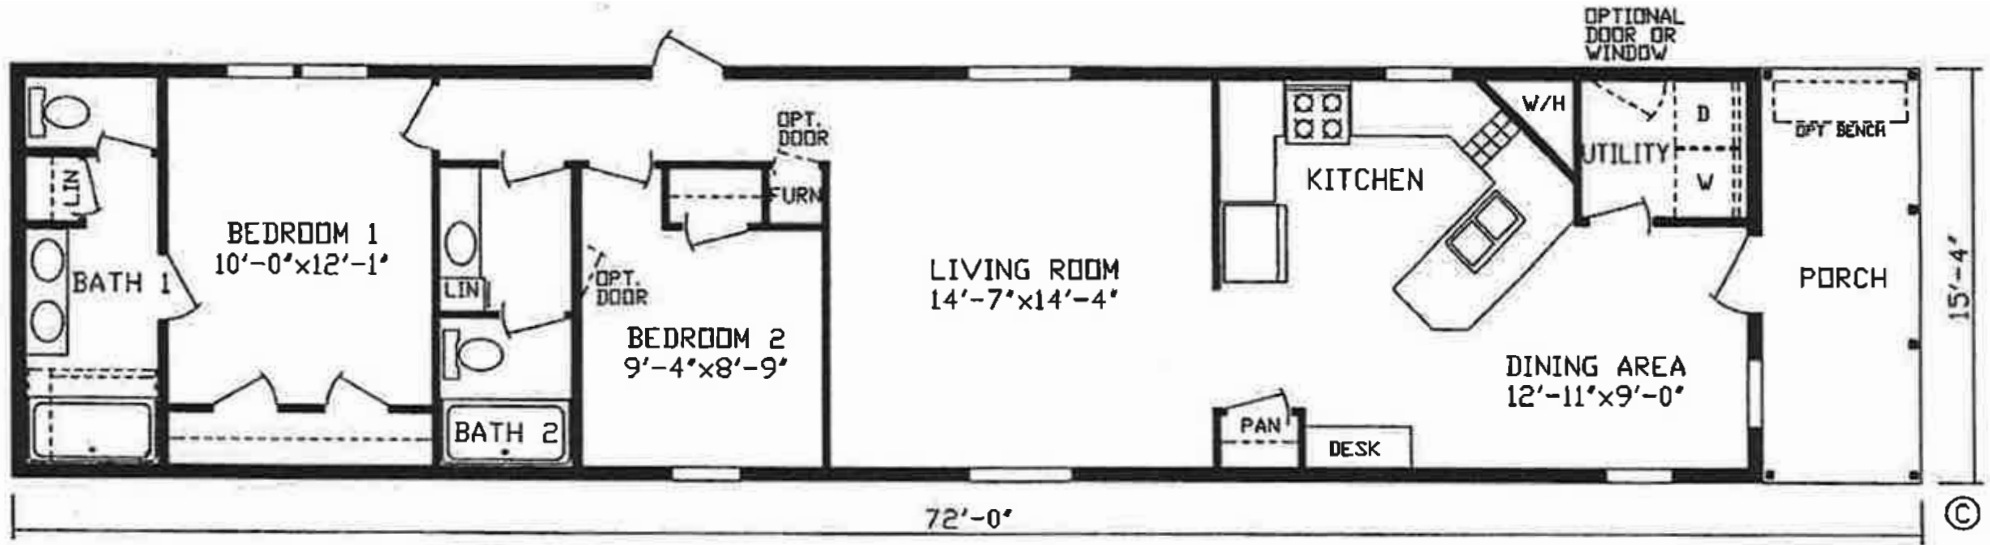

Noblesville

Expo Classic Series

2 Bedroom, 2 Bath
Approx. 1,012 Sq. Ft.

Last Updated: 4-3-18

Factory Expo Home Centers
2225 East Market Street
Nappanee, IN 46550

I authorize Factory Expo Home Centers to build my house, per this plan.