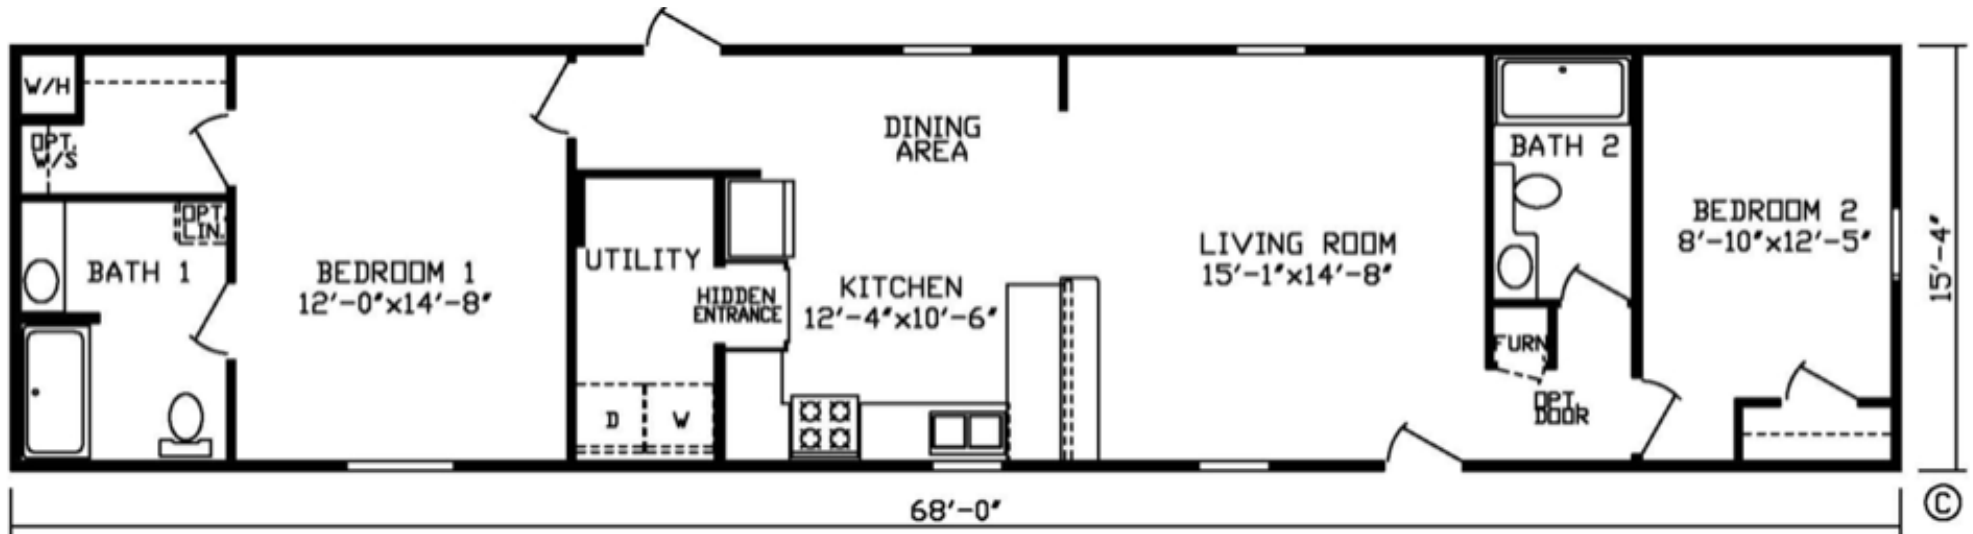

Newbern

Expo Classic Series

2 Bedrooms, 2 Baths
Approx. 1,043 Sq. Ft.

Last Updated: 9-4-20

Factory Expo Home Centers
2225 East Market Street
Nappanee, IN 46550

I authorize Factory Expo Home Centers to build my house, per this plan.