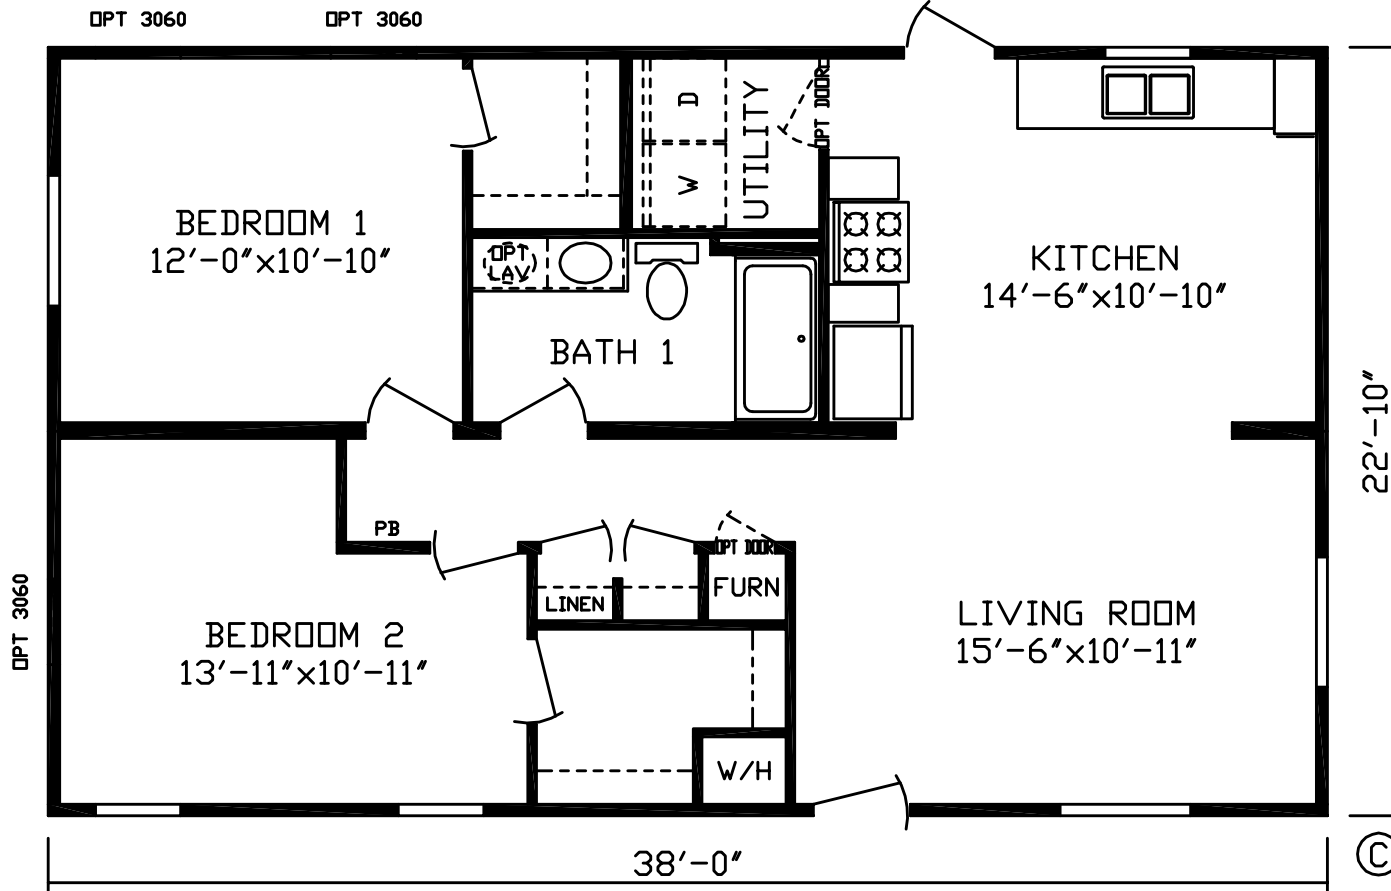

McHenry

Landmark Series, Multi-Single Sections

Factory Expo

"Factory Direct Value" HOME CENTERS

2 Bedroom, 1 Bath
Approx. 867 Sq. Ft.

Last Updated: 5-17-19

Factory Expo Home Centers
2225 East Market Street
Nappanee, IN 46550