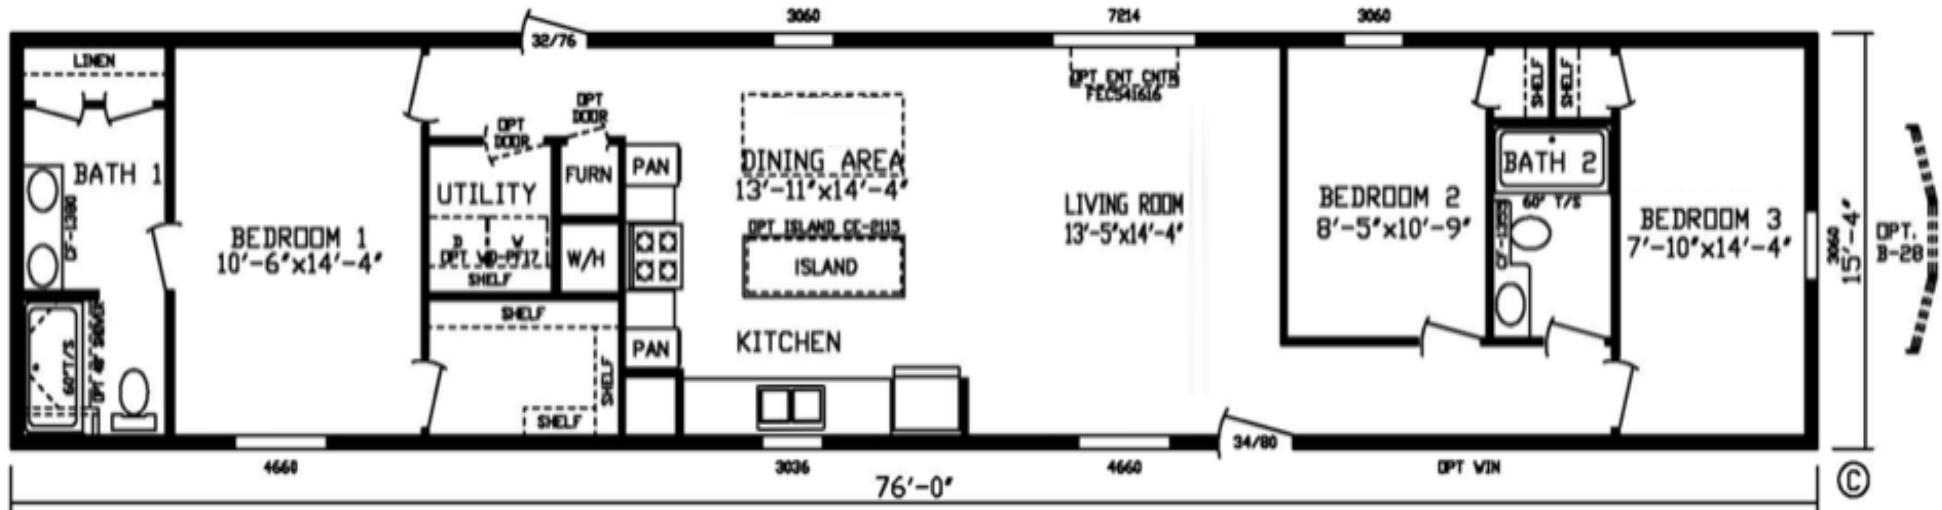

Inwood

Platinum Landmark Series

Factory Expo

"Factory Direct Pricing" HOME CENTERS

3 Bedrooms, 2 Baths
Approx. 1,165 Sq. Ft.

Last Updated: 9-4-20

Factory Expo Home Centers
2225 East Market Street
Nappanee, IN 46550