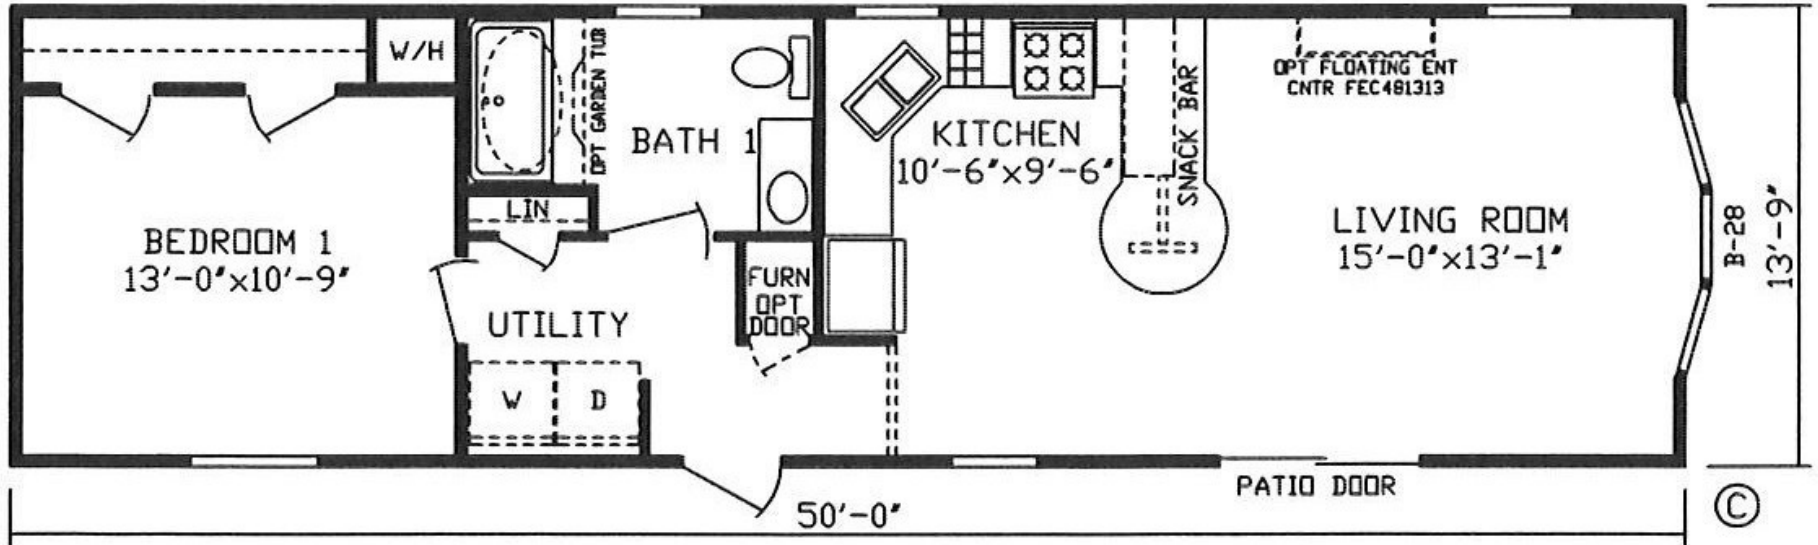

Harthman

Inspiration LE Series, Single Section

688 SQ. FT. (Approximate) 1 Bedroom, 1 Bath

Last Updated: 1-10-24

FACTORY EXPO HOME CENTERS
2225 E. Market St.
Nappanee IN 46550

ExpoHomes.com | 1-800-918-2669