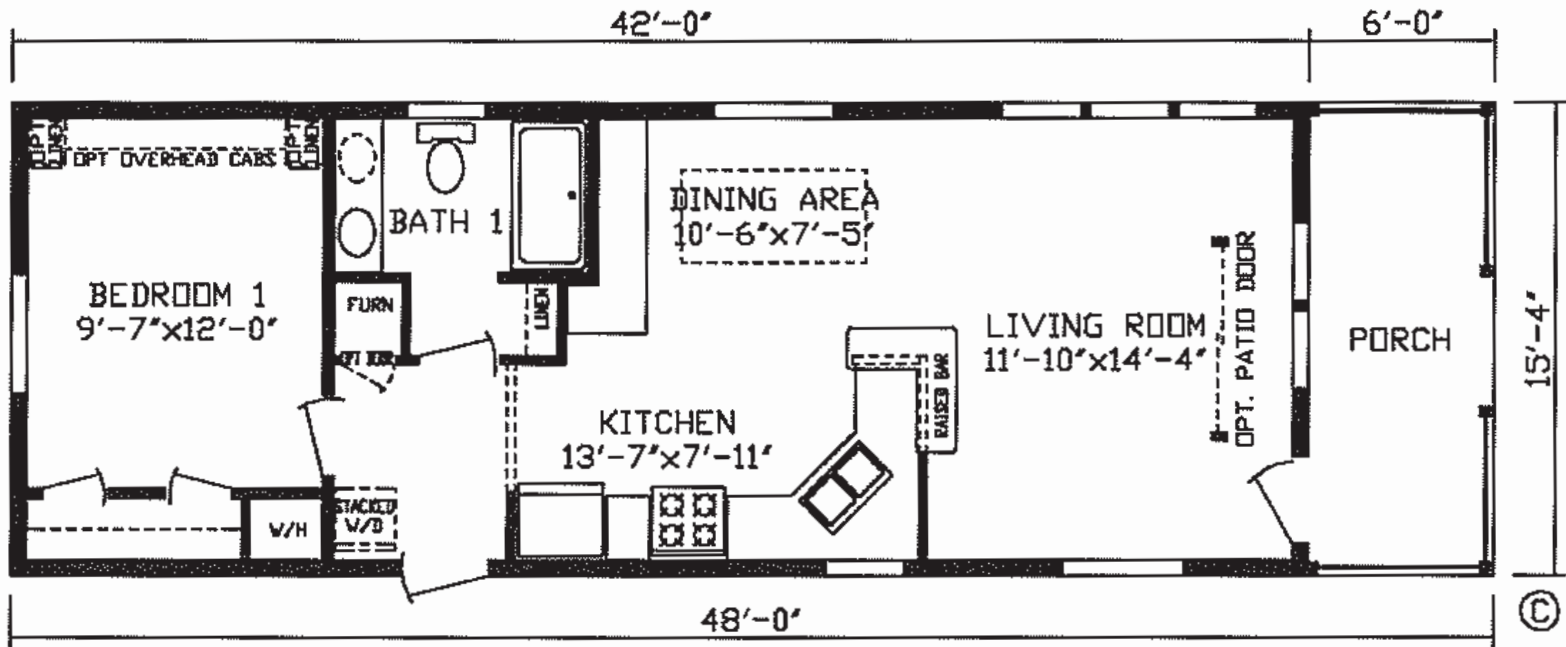

# Hames

Inspiration LE Series, Single Section

640 SQ. FT. (Approximate) 1 Bedroom, 1 Bath

Last Updated: 6-1-23

**FACTORY EXPO HOME CENTERS**  
2225 E. Market St.  
Nappanee IN 46550

**ExpoHomes.com | 1-800-918-2669**