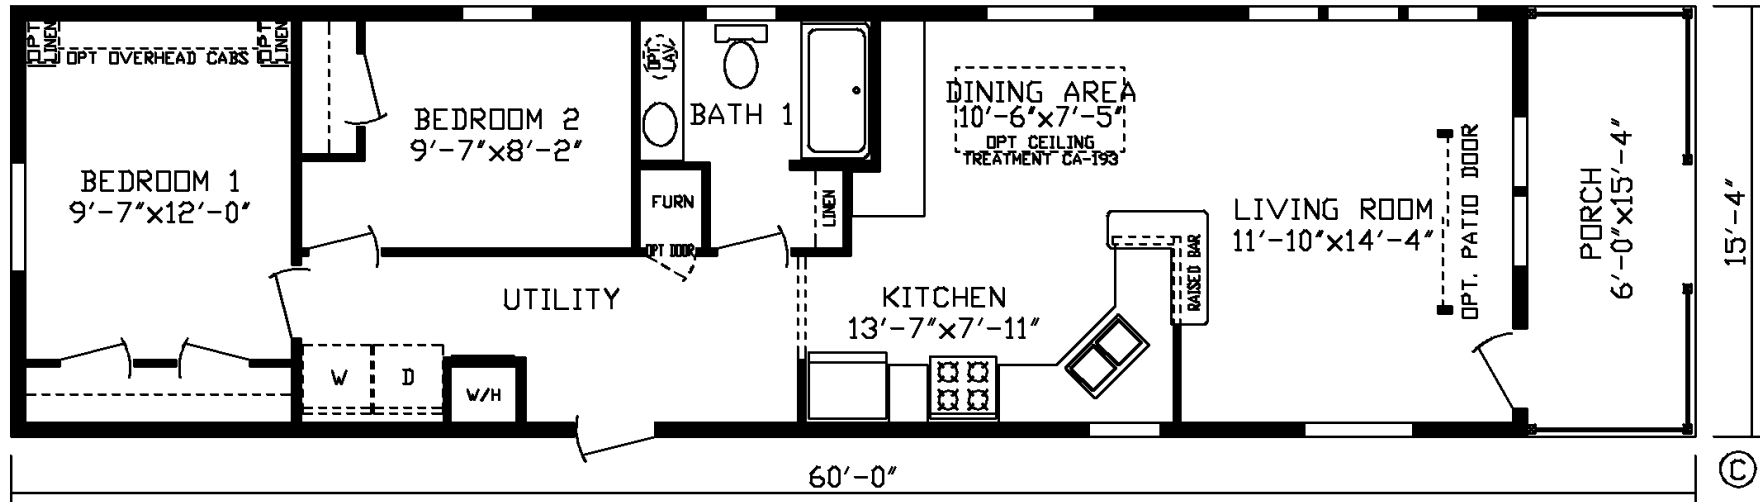

Gresham

Inspiration LE Series, Single Section

828 SQ. FT. (Approximate) 2 Bedroom, 1 Bath

Last Updated: 6-12-23

FACTORY EXPO HOME CENTERS

2225 E. Market St.
Nappanee IN 46550

ExpoHomes.com | 1-800-918-2669

IMPORTANT: Alta Cima Corp reserves the right to modify, cancel or substitute products or features of this event at any time without prior notice or obligation. Pictures and other promotional materials are representative and may depict or contain floor plans, square footages, elevations, options, upgrades, extra design features, decorations, floor coverings, specialty light fixtures, custom paint and wall coverings, window treatments, landscaping, sound and alarm systems, furnishings, appliances, and other designer/decorator features and amenities that are not included as part of the home and/or may not be available at all locations. Home, pricing and community information is subject to change, and homes to prior sale, at any time without notice or obligation. ©2020 Alta Cima Corp. All rights reserved.