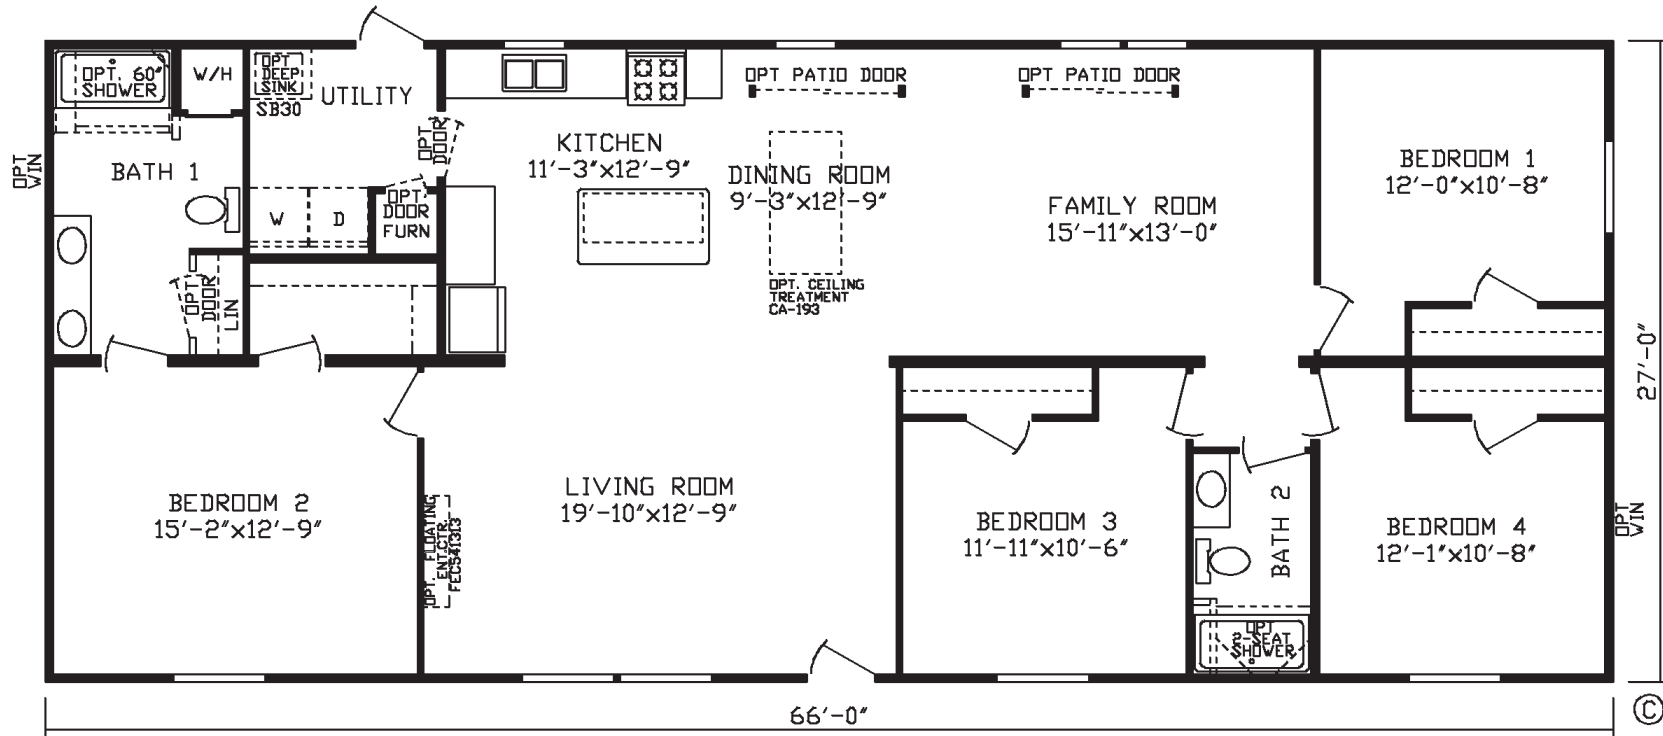

# Greenleaf

Inspiration LE Series, Multi Section

1,782 SQ. FT. (Approximate) 4 Bedroom, 2 Bath

Last Updated: 4-14-24

**FACTORY EXPO HOME CENTERS**  
 2225 E. Market St.  
 Nappanee IN 46550

**ExpoHomes.com | 1-800-918-2669**