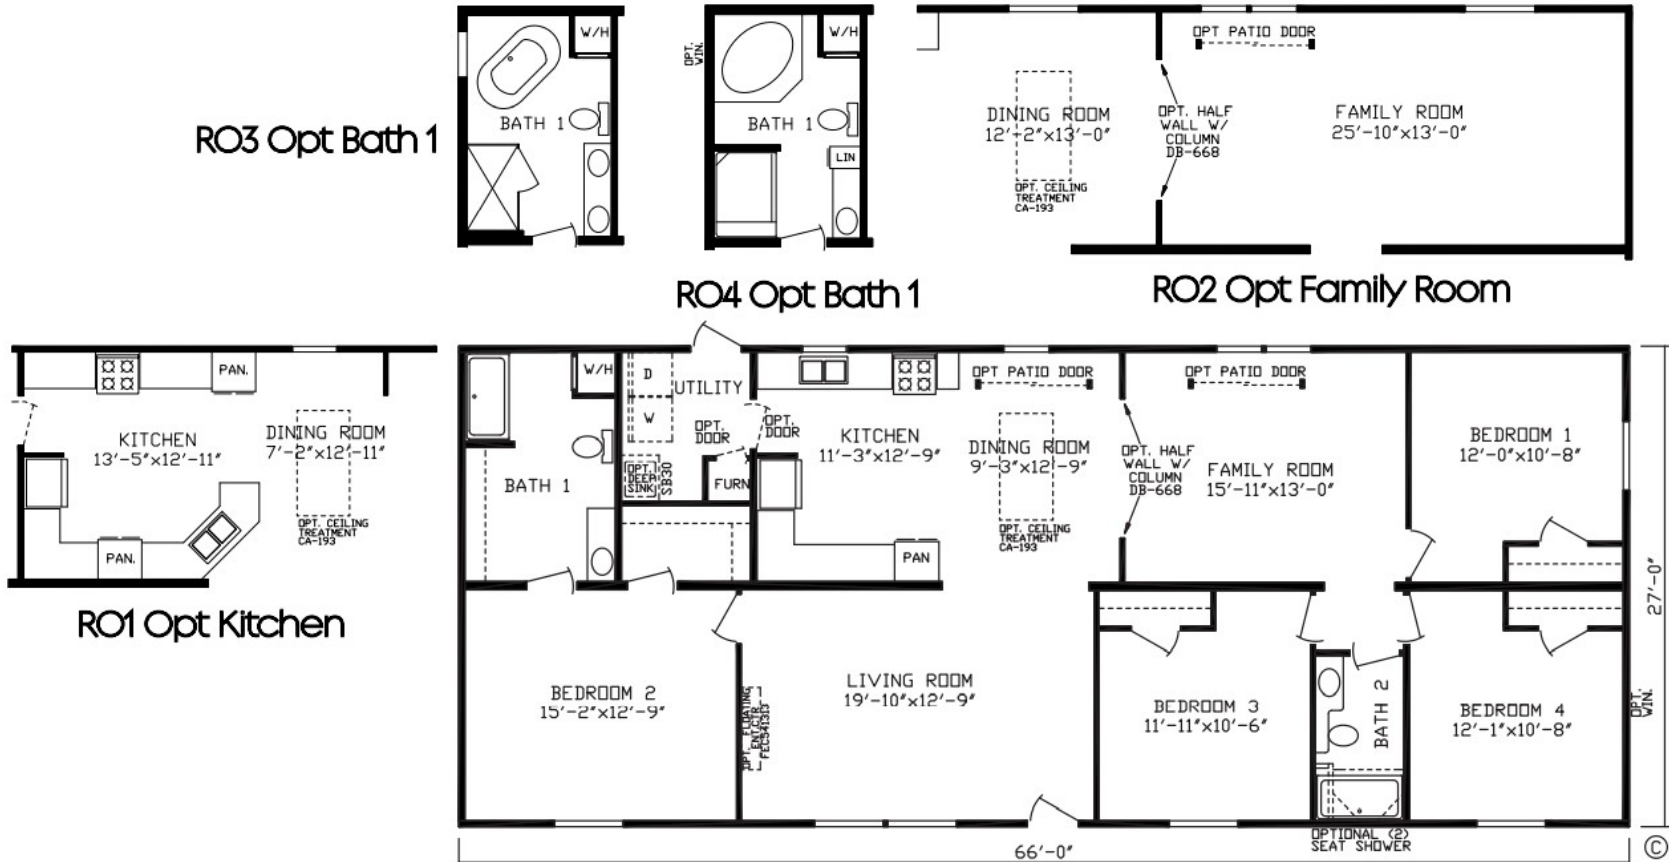

Green Castle

Inspiration LE Series, Multi Section

1,800 SQ. FT. (Approximate) 4 Bedroom, 2 Bath

Last Updated: 11-16-21

FACTORY EXPO HOME CENTERS
 2225 E. Market St.
 Nappanee IN 46550

ExpoHomes.com | 1-800-918-2669