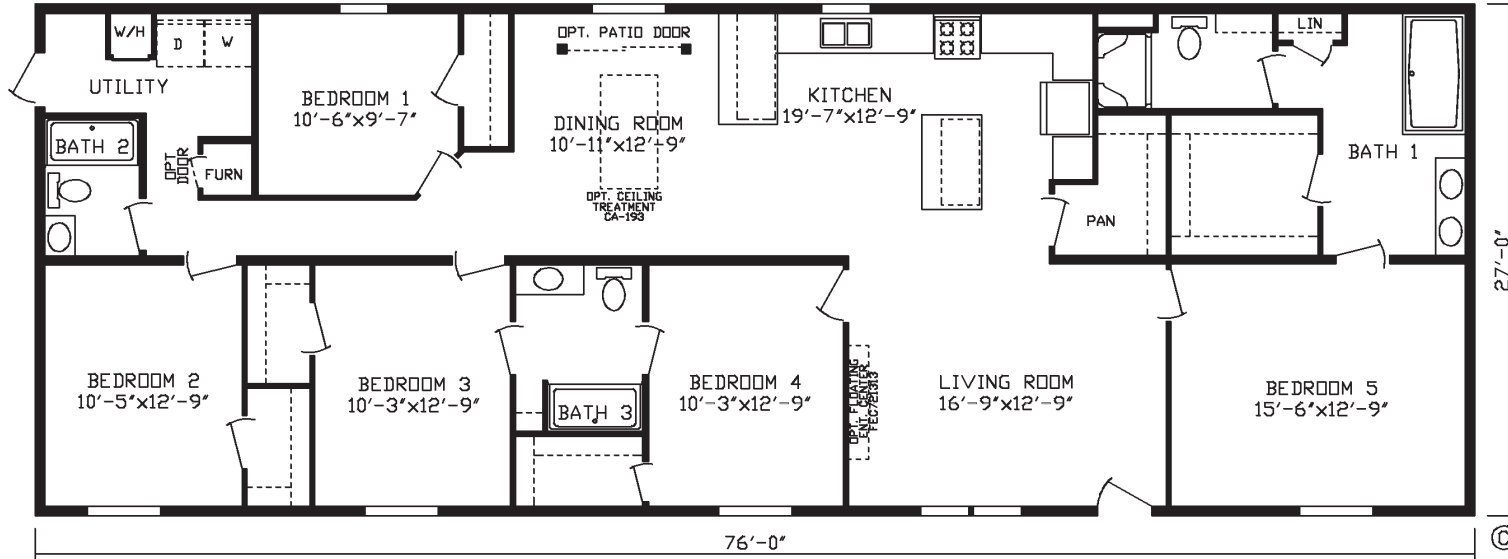

DeMotte

Inspiration LE Series, Multi Section

2,052 SQ. FT. (Approximate) 5 Bedroom, 3 Bath

Last Updated: 4-12-24

RO-3 OPT BATH 1

RO-1 OPT4 BEDROOM LAYOUT

FACTORY EXPO HOME CENTERS
2225 E. Market St.
Nappanee IN 46550