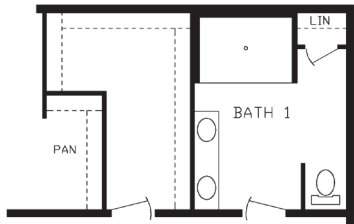

DeMotte

Inspiration LE Series, Multi Section

2,052 SQ. FT. (Approximate) 5 Bedroom, 3 Bath

Last Updated: 4-12-24

RO-3 OPT BATH 1

RO-1 OPT4 BEDROOM LAYOUT

FACTORY EXPO HOME CENTERS
2225 E. Market St.
Nappanee IN 46550