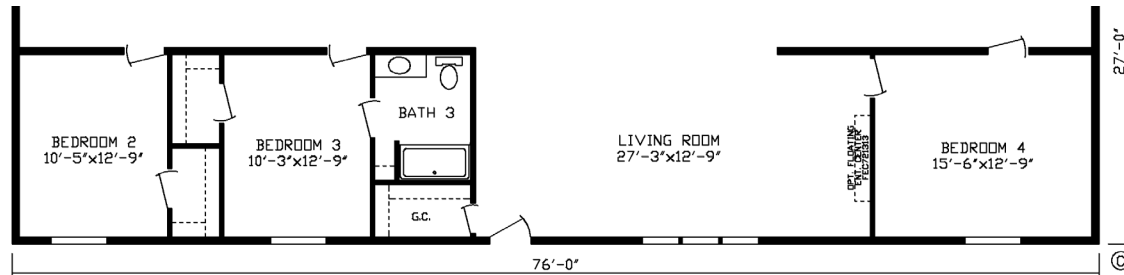

DeMotte

Inspiration LE Series, Multi Section

2,052 SQ. FT. (Approximate) 5 Bedroom, 3 Bath

Last Updated: 4-12-24

RO-3 OPT BATH 1

RO-1 OPT4 BEDROOM LAYOUT

FACTORY EXPO HOME CENTERS
2225 E. Market St.
Nappanee IN 46550