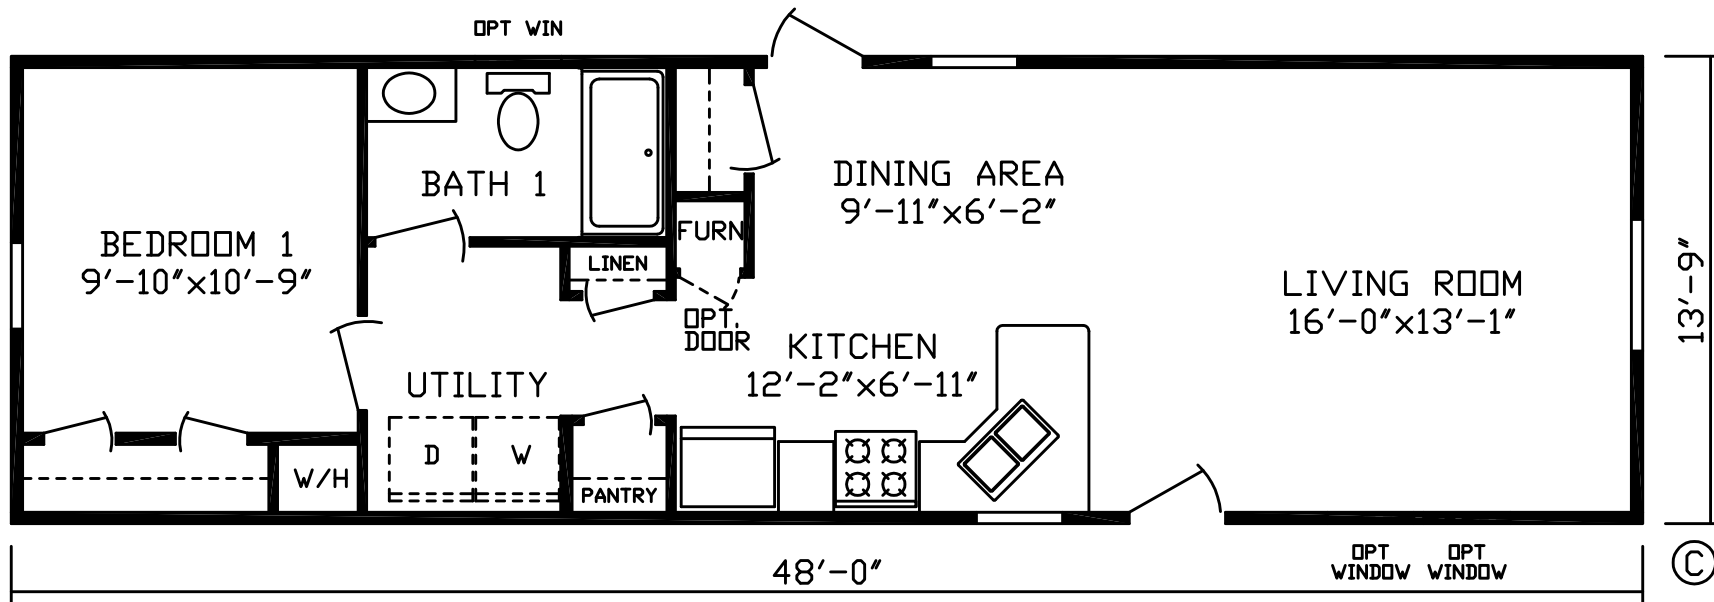

Countryside

Expo Classic Series

1 Bedroom, 1 Bath
Approx. 660 Sq. Ft.

Last Updated: 9-17-19

Factory Expo Home Centers
 2225 East Market Street
 Nappanee, IN 46550

I authorize Factory Expo Home Centers to build my house, per this plan.