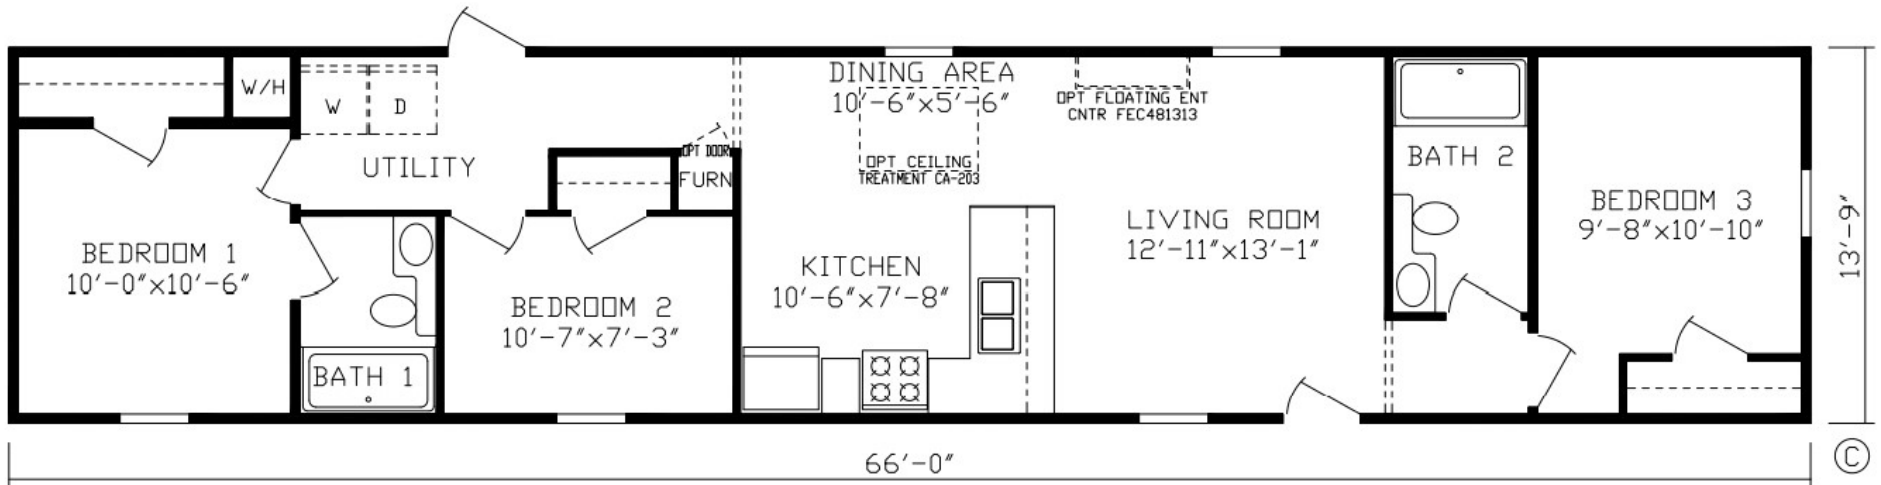

# Burnham

Inspiration LE Series, Single Section

908 SQ. FT. (Approximate) 3 Bedroom, 2 Bath

Last Updated: 11-9-21

**FACTORY EXPO HOME CENTERS**  
 2225 E. Market St.  
 Nappanee IN 46550

**ExpoHomes.com | 1-800-918-2669**