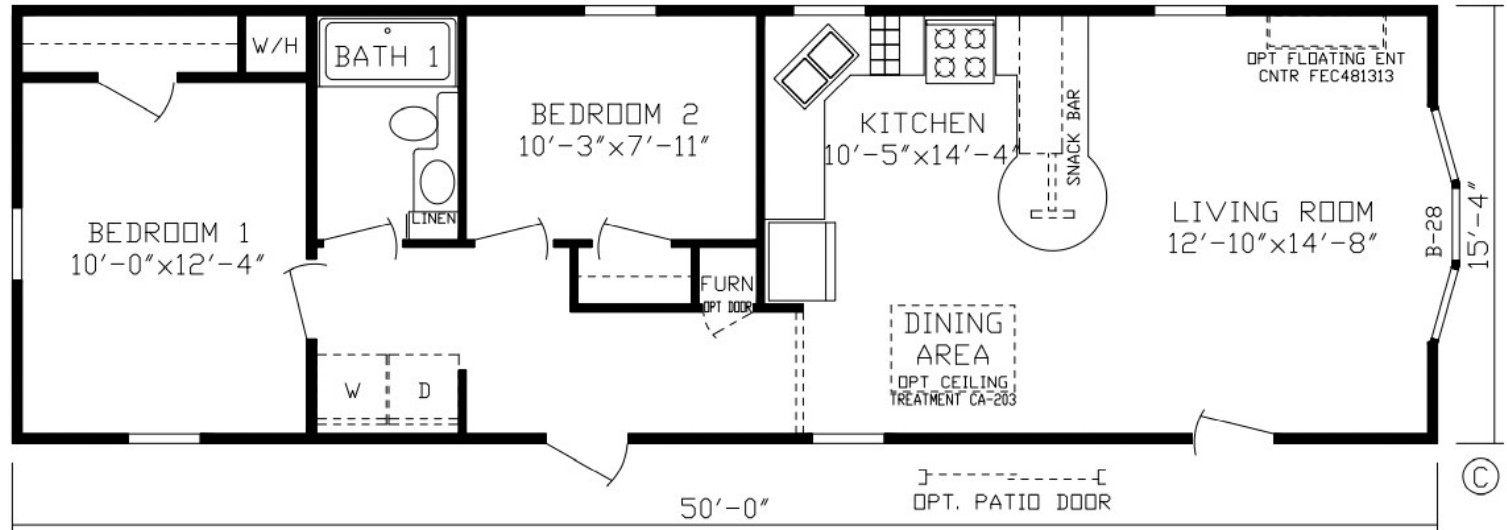

Bicknell

Inspiration LE Series, Single Section

766 SQ. FT. (Approximate) 2 Bedroom, 1 Bath

Last Updated: 11-9-21

RO1 Opt W/S

FACTORY EXPO HOME CENTERS

2225 E. Market St.
Nappanee IN 46550

ExpoHomes.com | 1-800-918-2669