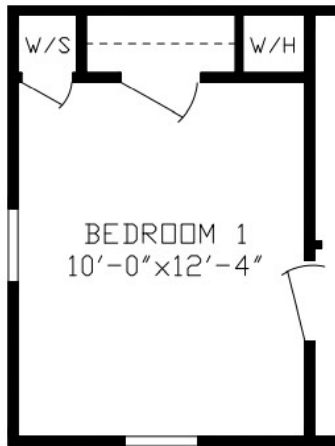

Bicknell

Inspiration LE Series, Single Section

766 SQ. FT. (Approximate) 2 Bedroom, 1 Bath

Last Updated: 11-9-21

RO1 Opt W/S

FACTORY EXPO HOME CENTERS

2225 E. Market St.
Nappanee IN 46550

ExpoHomes.com | 1-800-918-2669