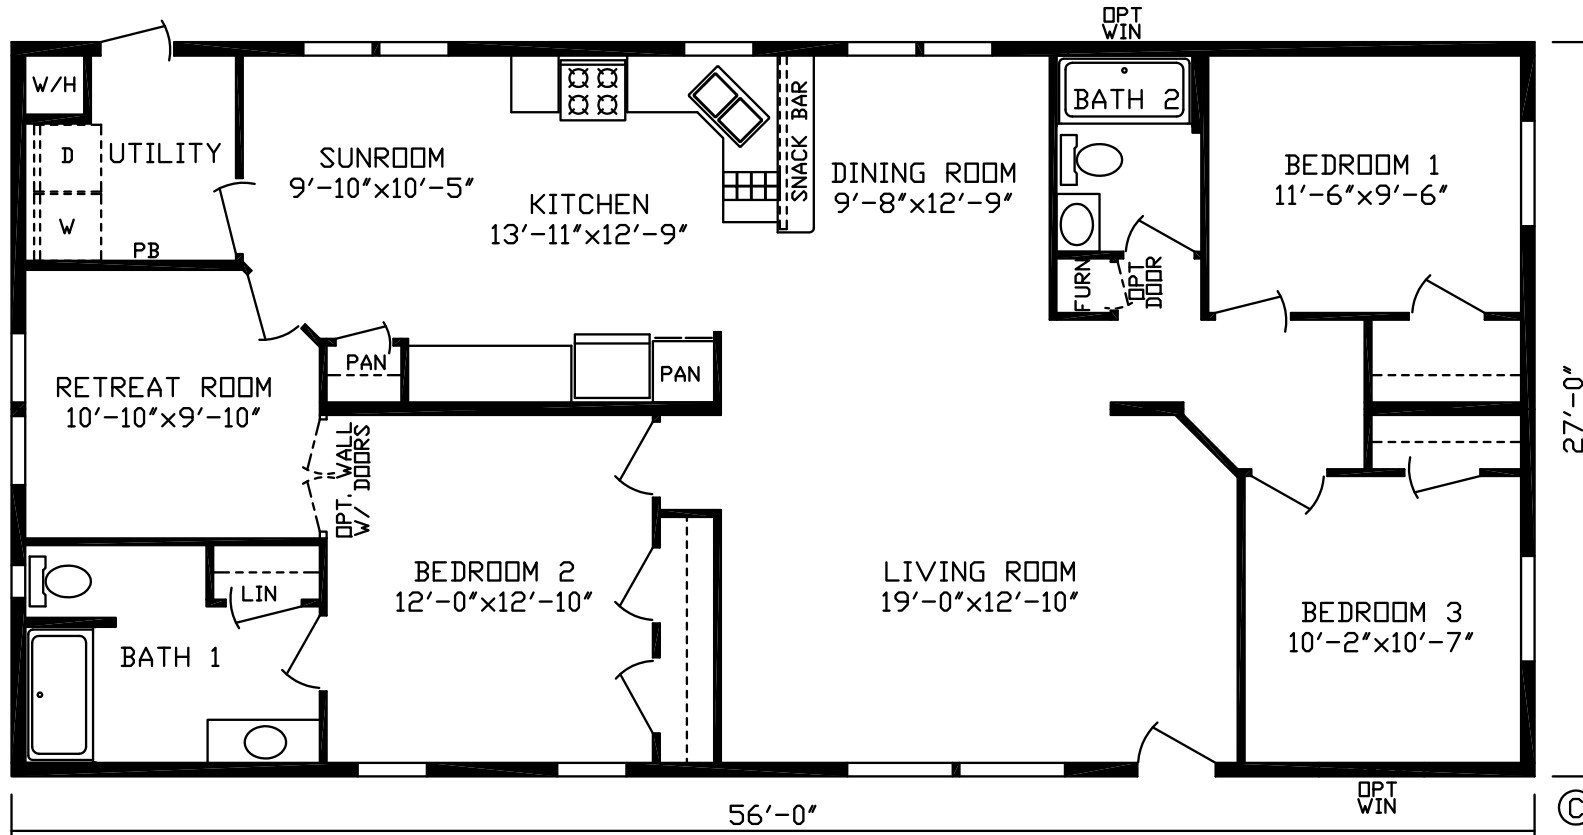

Belleville

Landmark Series, Multi-Single Sections

3 Bedroom, 2 Bath
Approx. 1,512 Sq. Ft.

Last Updated: 6-14-17

Factory Expo Home Centers
2225 East Market Street
Nappanee, IN 46550

I authorize Factory Expo Home Centers to build my house, per this plan.