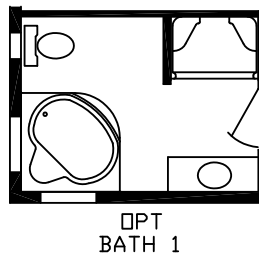

Belleville

Landmark Series, Multi-Single Sections

3 Bedroom, 2 Bath
Approx. 1,512 Sq. Ft.

Last Updated: 6-14-17

Factory Expo Home Centers
2225 East Market Street
Nappanee, IN 46550

I authorize Factory Expo Home Centers to build my house, per this plan.