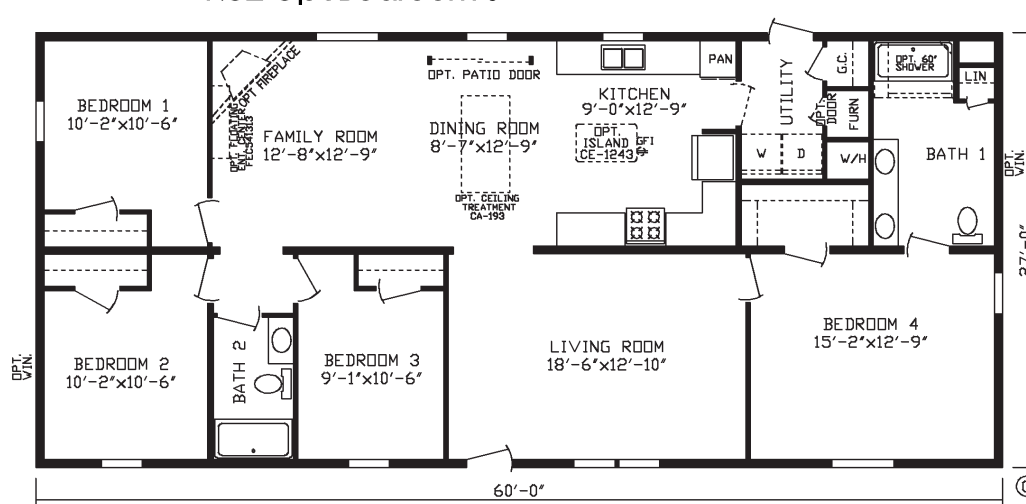

Atwood

Inspiration LE Series, Multi Section

1,620 SQ. FT. (Approximate) 4 Bedroom, 2 Bath

Last Updated: 3-27-24

RO2 Opt Bedroom 5

RO1 Opt Bath 1

RO3 Opt Family Room

FACTORY EXPO HOME CENTERS
2225 E. Market St.
Nappanee IN 46550