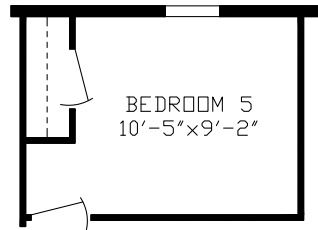

Atwood

Inspiration LE Series, Multi Section

1,620 SQ. FT. (Approximate) 4 Bedroom, 2 Bath

Last Updated: 3-27-24

RO2 Opt Bedroom 5

RO1 Opt Bath 1

RO3 Opt Family Room

FACTORY EXPO HOME CENTERS
2225 E. Market St.
Nappanee IN 46550