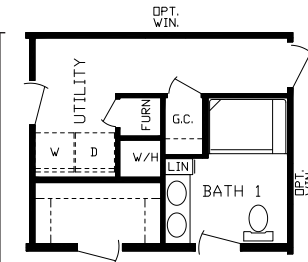

Atwood

Inspiration LE Series, Multi Section

1,620 SQ. FT. (Approximate) 4 Bedroom, 2 Bath

Last Updated: 3-27-24

RO2 Opt Bedroom 5

RO1 Opt Bath 1

RO3 Opt Family Room

FACTORY EXPO HOME CENTERS
2225 E. Market St.
Nappanee IN 46550