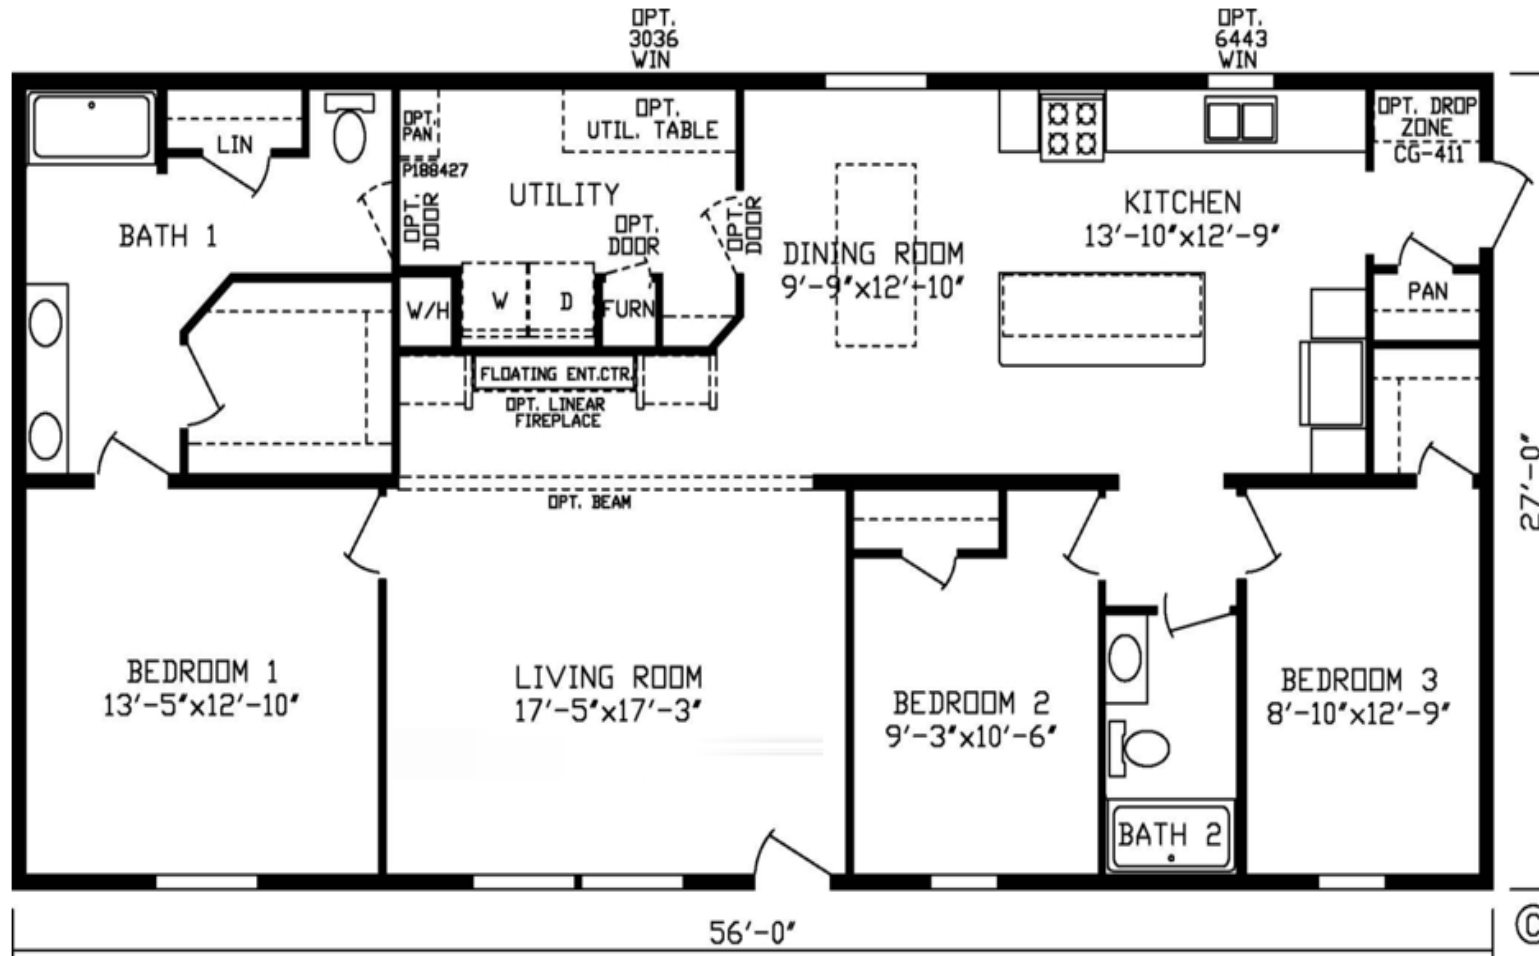

Arcana

Platinum Landmark Series

Factory Expo

"Factory Direct Pricing" HOME CENTERS

3 Bedrooms, 2 Baths
Approx. 1,512 Sq. Ft.

Last Updated: 9-3-20

Factory Expo Home Centers
2225 East Market Street
Nappanee, IN 46550