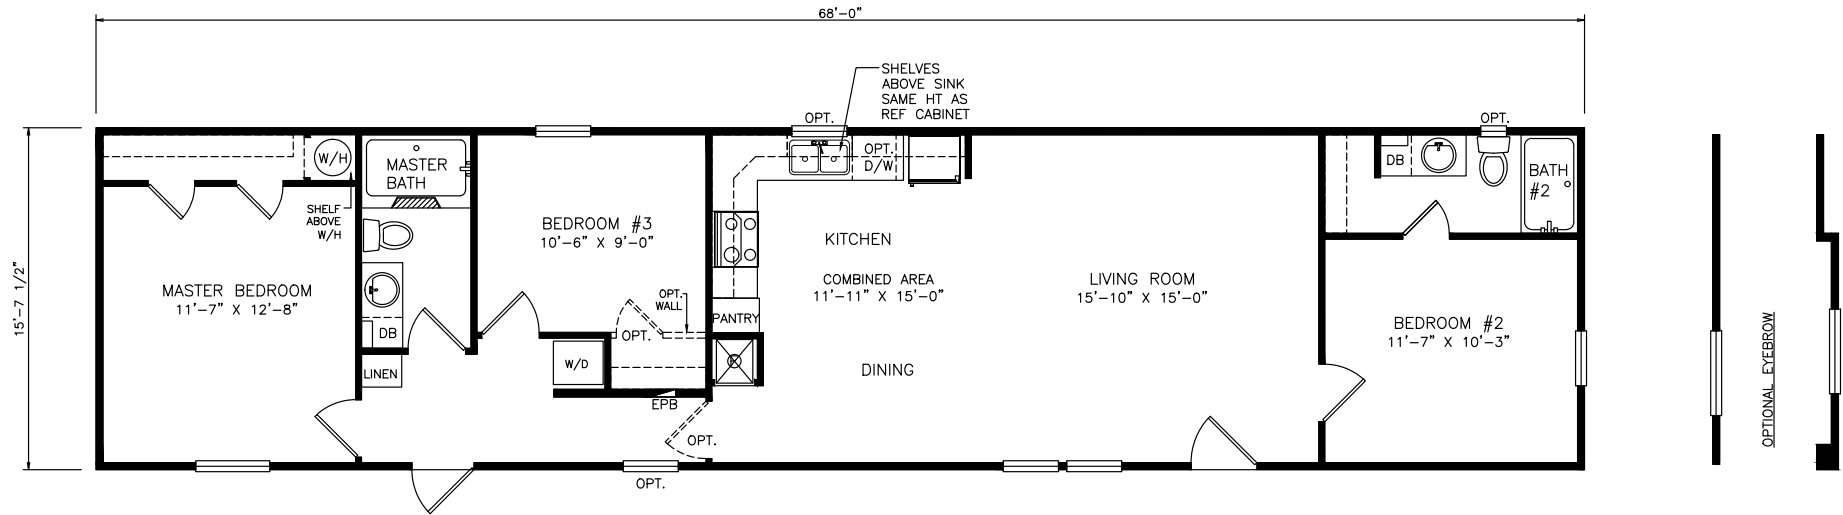

# Wilbur

Select Series - Single Section

1,068 SQ. FT. (Approximate) 3 Bedrooms, 2 Baths

Last Updated: 6-18-21

**MOBILE HOMES ON MAIN**  
8355 E. Main Street  
Mesa, AZ 85207

**MobileHomesOnMain.com | 1-800-750-8796**