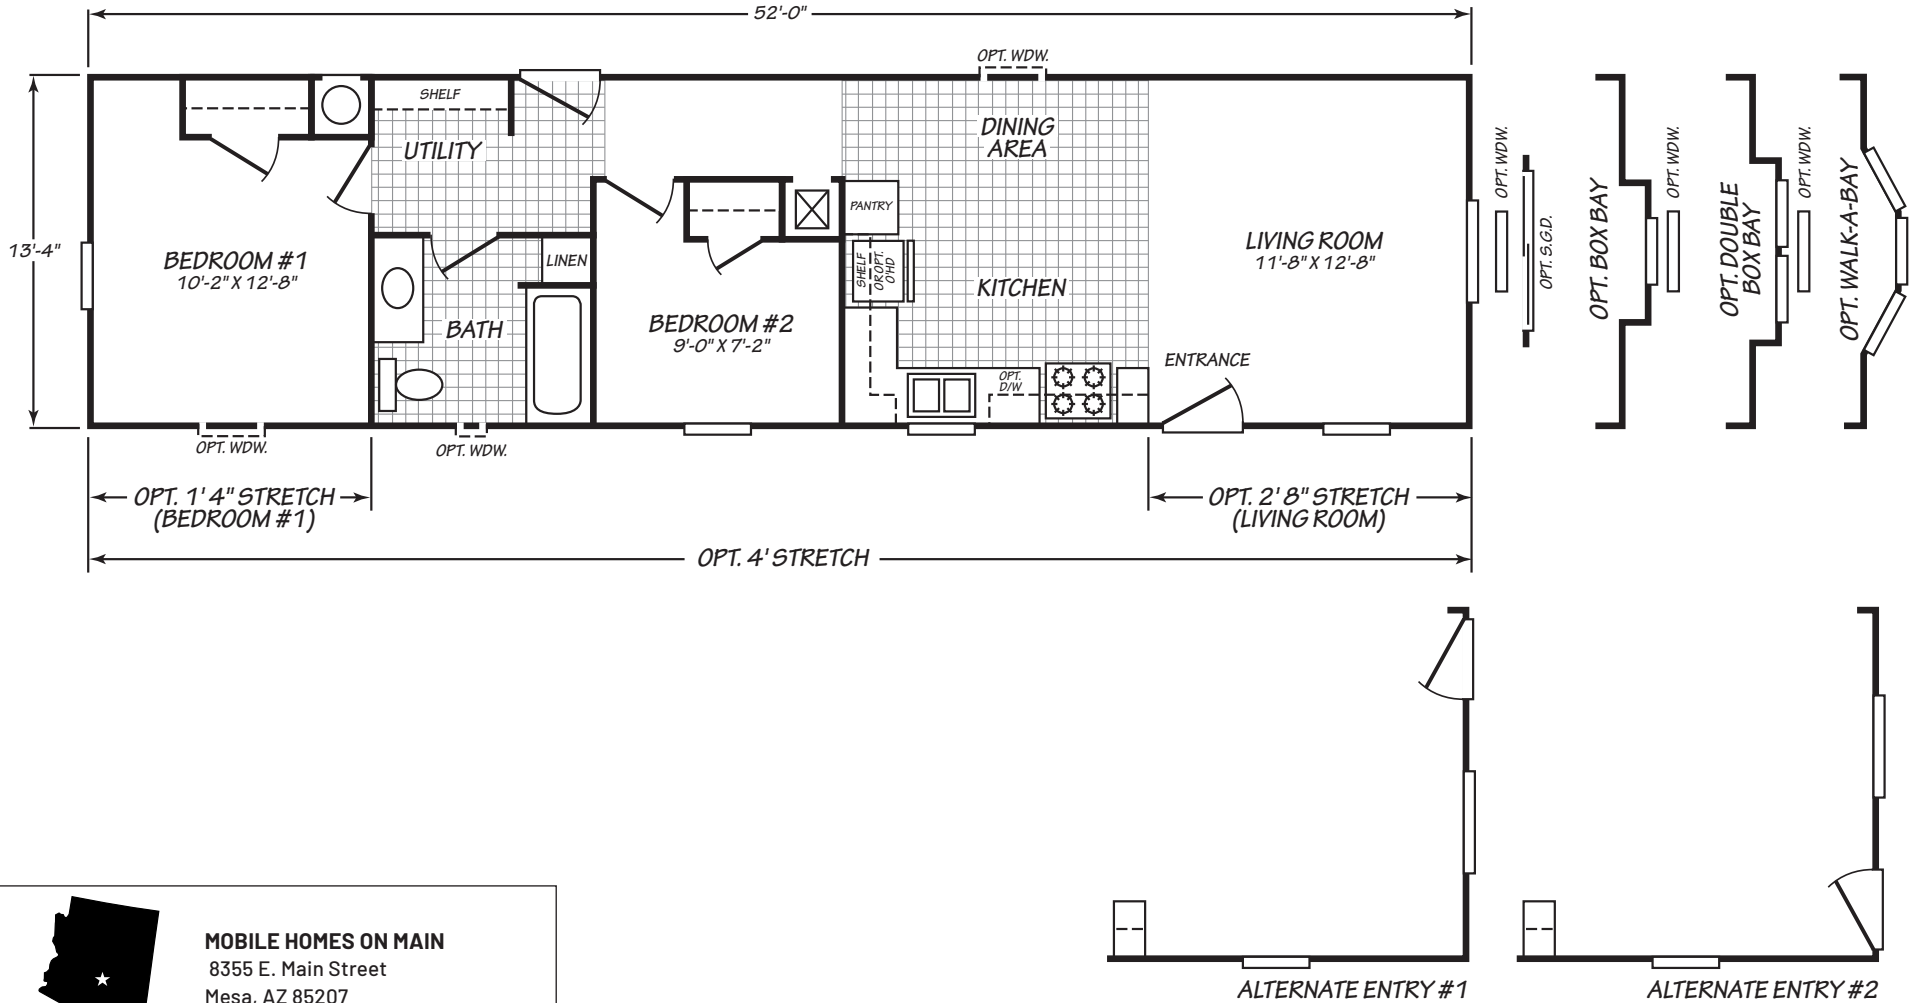

Vanderbuilt

Canyon Lake Series

693 SQ. FT. (Approximate) 2 Bedrooms, 1 Baths

Last Updated: 10-11-24

MOBILE HOMES ON MAIN
8355 E. Main Street
Mesa, AZ 85207

MobileHomesOnMain.com | 1-800-750-8796

IMPORTANT: Alta Cima Corp reserves the right to modify, cancel or substitute products or features of this event at any time without prior notice or obligation. Pictures and other promotional materials are representative and may depict or contain floor plans, square footages, elevations, options, upgrades, extra design features, decorations, floor coverings, specialty light fixtures, custom paint and wall coverings, window treatments, landscaping, sound and alarm systems, furnishings, appliances, and other designer/decorator features and amenities that are not included as part of the home and/or may not be available at all locations. Home, pricing and community information is subject to change, and homes to prior sale, at any time without notice or obligation. ©2020 Alta Cima Corp. All rights reserved.