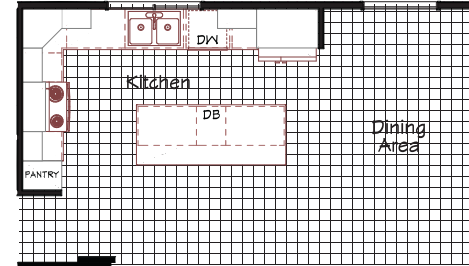

# Tyrone

Coronado Series

1,387 SQ. FT. (Approximate) 3 Bedroom, 2 Bath

Last Updated: 11-1-22

Alternate Kitchen

Optional Glamor Bath

**MOBILE HOMES ON MAIN**  
8355 E. Main Street  
Mesa, AZ 85207

**MobileHomesOnMain.com | 1-800-750-8796**