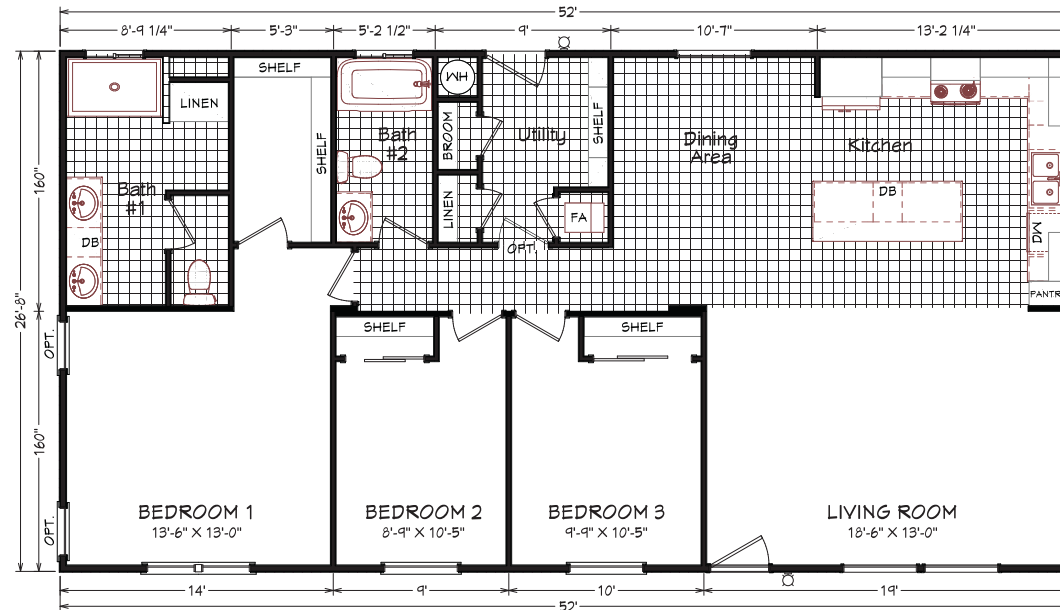

# Tyrone

Coronado Series

1,387 SQ. FT. (Approximate) 3 Bedroom, 2 Bath

Last Updated: 11-1-22

Alternate Kitchen

Optional Glamor Bath

**MOBILE HOMES ON MAIN**  
8355 E. Main Street  
Mesa, AZ 85207

**MobileHomesOnMain.com | 1-800-750-8796**