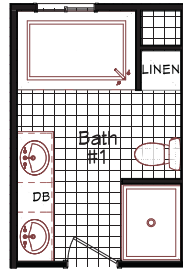

# Tyrone

Coronado Series

1,387 SQ. FT. (Approximate) 3 Bedroom, 2 Bath

Last Updated: 11-1-22

Alternate Kitchen

Optional Glamor Bath

**MOBILE HOMES ON MAIN**  
8355 E. Main Street  
Mesa, AZ 85207

**MobileHomesOnMain.com | 1-800-750-8796**