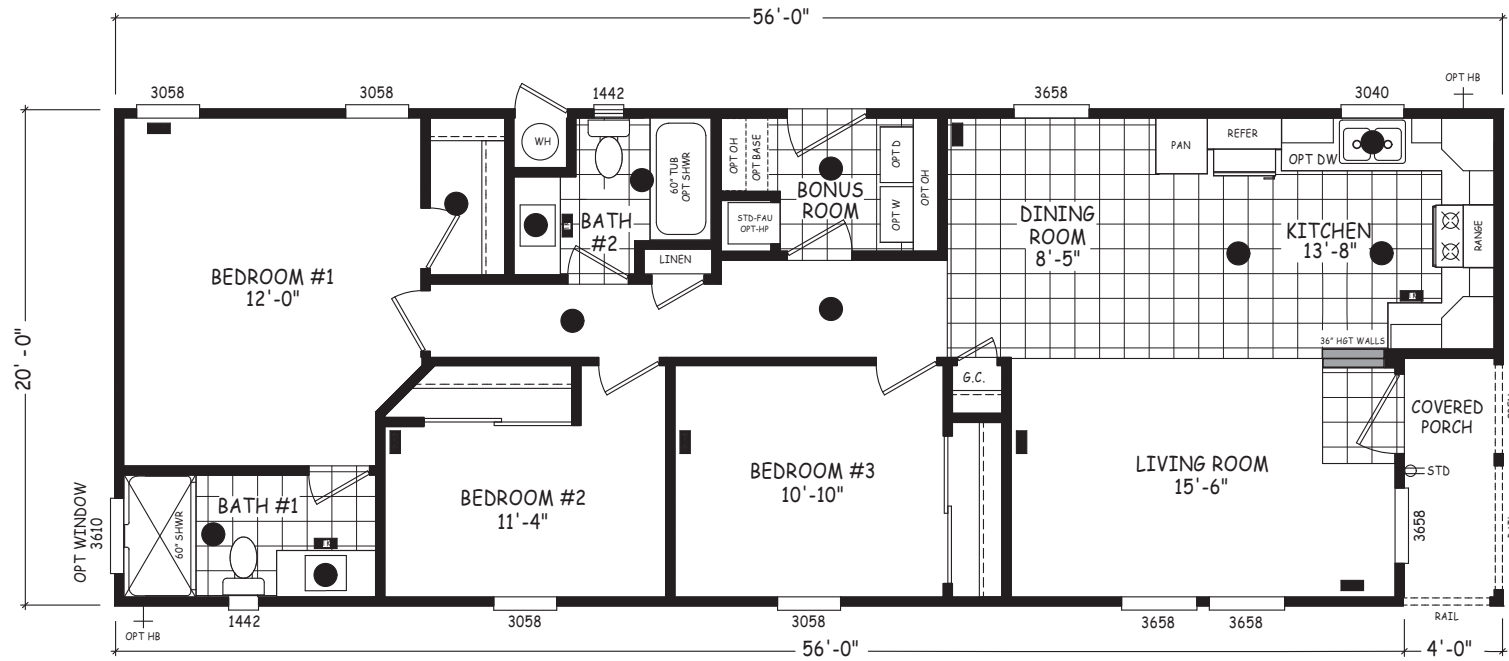

Trout Creek

Edge Series

1,120 SQ. FT. (Approximate) 3 Bedroom, 2 Bath

Last Updated: 5-21-24

3058
OPT DEN
(REPLACES BEDROOM #3)

MOBILE HOMES ON MAIN
8355 E. Main Street
Mesa, AZ 85207

MobileHomesOnMain.com | 1-800-750-8796