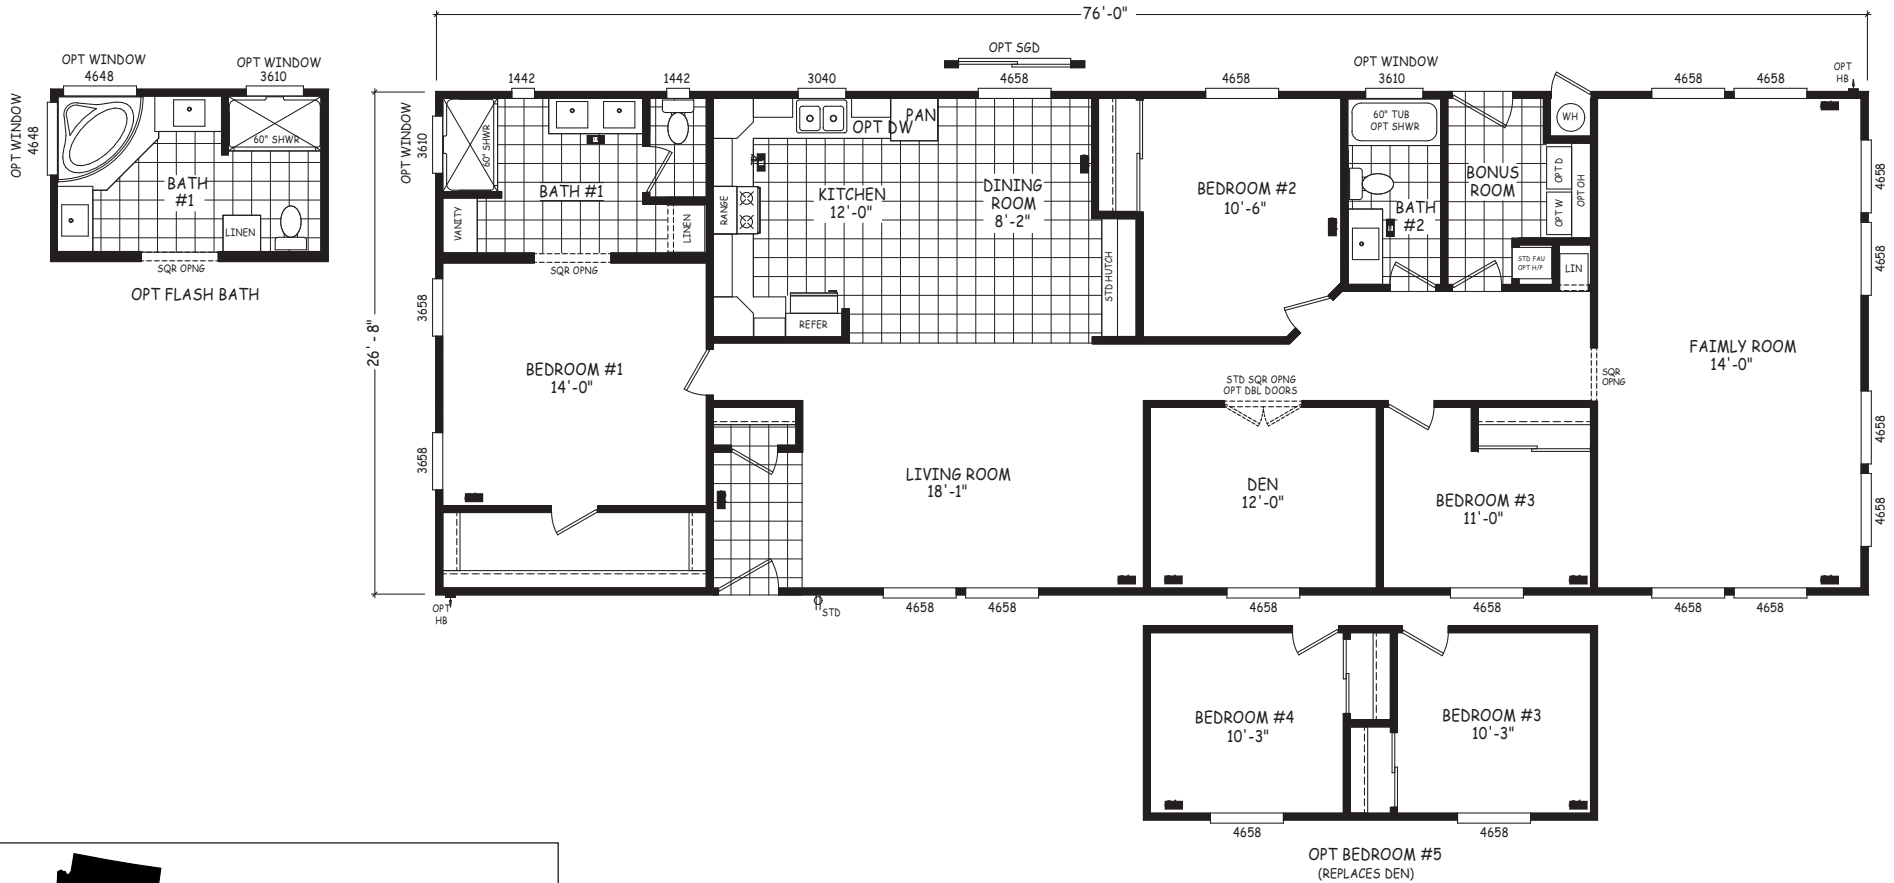

# Tripp

Edge Series

2,027 SQ. FT. (Approximate) 3 Bedroom, 2 Bath

Last Updated: 11-6-23

**MOBILE HOMES ON MAIN**  
8355 E. Main Street  
Mesa, AZ 85207

**MobileHomesOnMain.com | 1-800-750-8796**

**IMPORTANT:** Alta Cima Corp reserves the right to modify, cancel or substitute products or features of this event at any time without prior notice or obligation. Pictures and other promotional materials are representative and may depict or contain floor plans, square footages, elevations, options, upgrades, extra design features, decorations, floor coverings, specialty light fixtures, custom paint and wall coverings, window treatments, landscaping, sound and alarm systems, furnishings, appliances, and other designer/decorator features and amenities that are not included as part of the home and/or may not be available at all locations. Home, pricing and community information is subject to change, and homes to prior sale, at any time without notice or obligation. ©2020 Alta Cima Corp. All rights reserved.