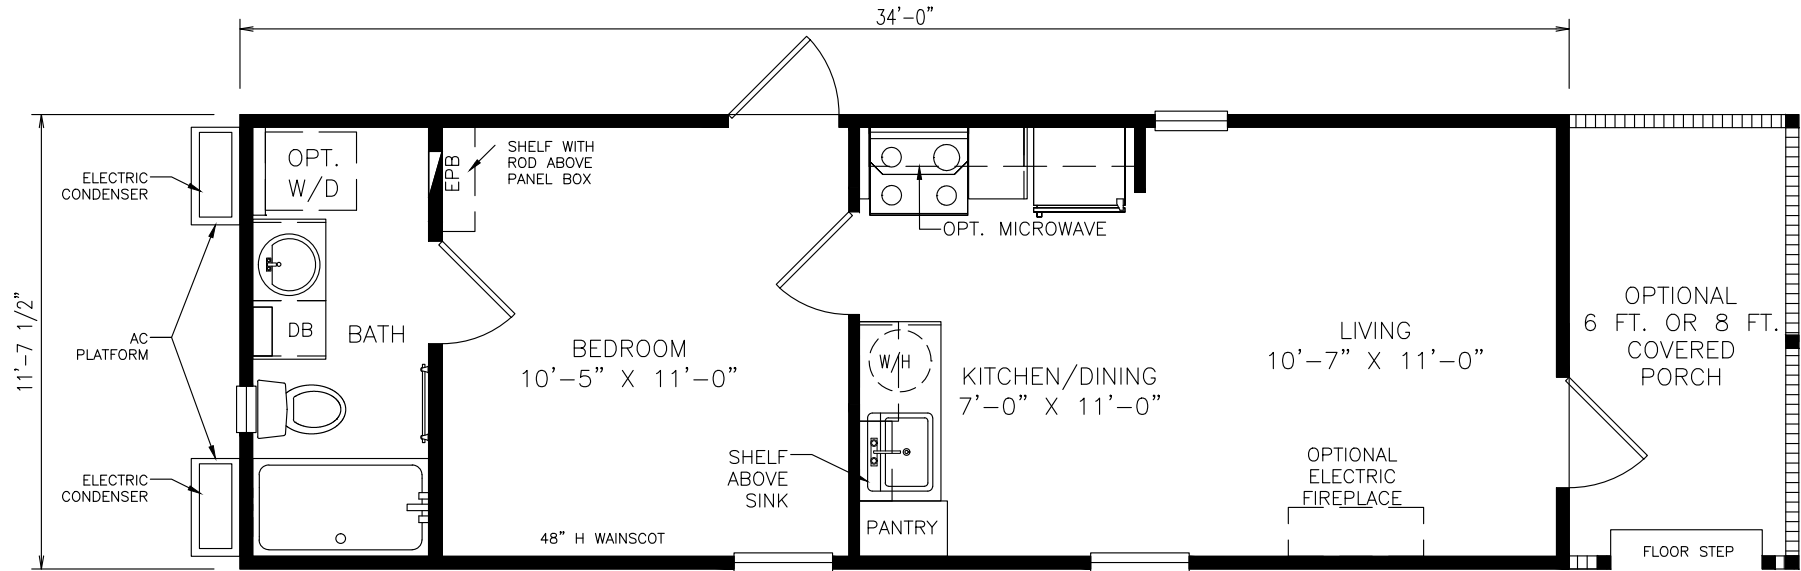

Timberon

Select Series - Single Section

395 SQ. FT. (Approximate) 1 Bedroom, 1 Bath

Last Updated:6-1-22

MOBILE HOMES ON MAIN
8355 E. Main Street
Mesa, AZ 85207

MobileHomesOnMain.com | 1-800-750-8796

IMPORTANT: Alta Cima Corp reserves the right to modify, cancel or substitute products or features of this event at any time without prior notice or obligation. Pictures and other promotional materials are representative and may depict or contain floor plans, square footages, elevations, options, upgrades, extra design features, decorations, floor coverings, specialty light fixtures, custom paint and wall coverings, window treatments, landscaping, sound and alarm systems, furnishings, appliances, and other designer/decorator features and amenities that are not included as part of the home and/or may not be available at all locations. Home, pricing and community information is subject to change, and homes to prior sale, at any time without notice or obligation. ©2020 Alta Cima Corp. All rights reserved.