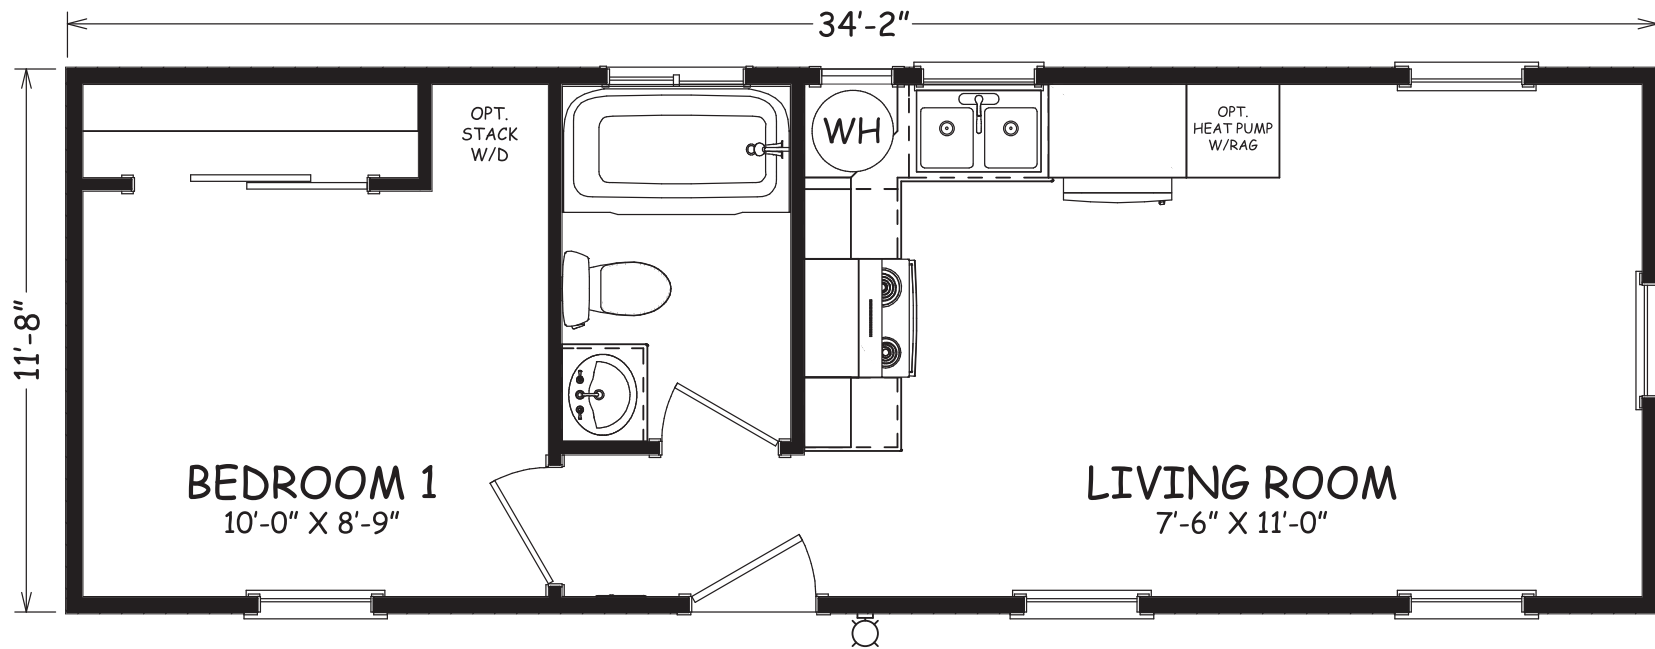

# Tibet

Casita Series

399 SQ. FT. (Approximate) 1 Bedroom, 1 Bath

Last Updated: 9-5-23

**MOBILE HOMES ON MAIN**  
8355 E. Main Street  
Mesa, AZ 85207

**MobileHomesOnMain.com | 1-800-750-8796**

**IMPORTANT:** Alta Cima Corp reserves the right to modify, cancel or substitute products or features of this event at any time without prior notice or obligation. Pictures and other promotional materials are representative and may depict or contain floor plans, square footages, elevations, options, upgrades, extra design features, decorations, floor coverings, specialty light fixtures, custom paint and wall coverings, window treatments, landscaping, sound and alarm systems, furnishings, appliances, and other designer/decorator features and amenities that are not included as part of the home and/or may not be available at all locations. Home, pricing and community information is subject to change, and homes to prior sale, at any time without notice or obligation. ©2020 Alta Cima Corp. All rights reserved.