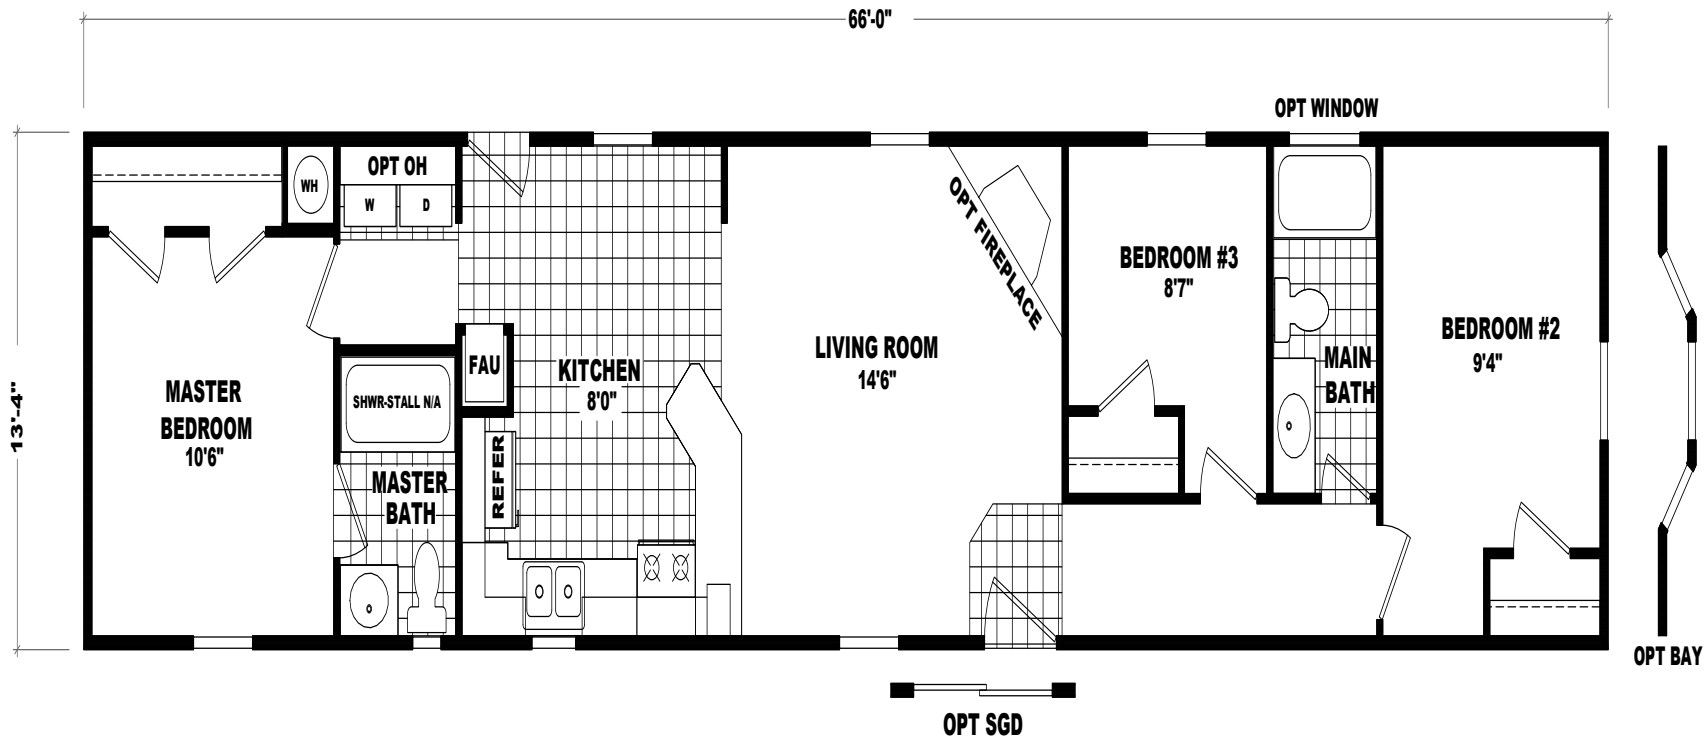

# Thorup

GS Series

880 SQ. FT. (Approximate) 3 Bedroom, 2 Bath

Last Updated: 10-27-20

**MOBILE HOMES ON MAIN**  
8355 E. Main Street  
Mesa, AZ 85207

**MobileHomesOnMain.com | 1-800-750-8796**

**IMPORTANT:** Alta Cima Corp reserves the right to modify, cancel or substitute products or features of this event at any time without prior notice or obligation. Pictures and other promotional materials are representative and may depict or contain floor plans, square footages, elevations, options, upgrades, extra design features, decorations, floor coverings, specialty light fixtures, custom paint and wall coverings, window treatments, landscaping, sound and alarm systems, furnishings, appliances, and other designer/decorator features and amenities that are not included as part of the home and/or may not be available at all locations. Home, pricing and community information is subject to change, and homes to prior sale, at any time without notice or obligation. ©2020 Alta Cima Corp. All rights reserved.