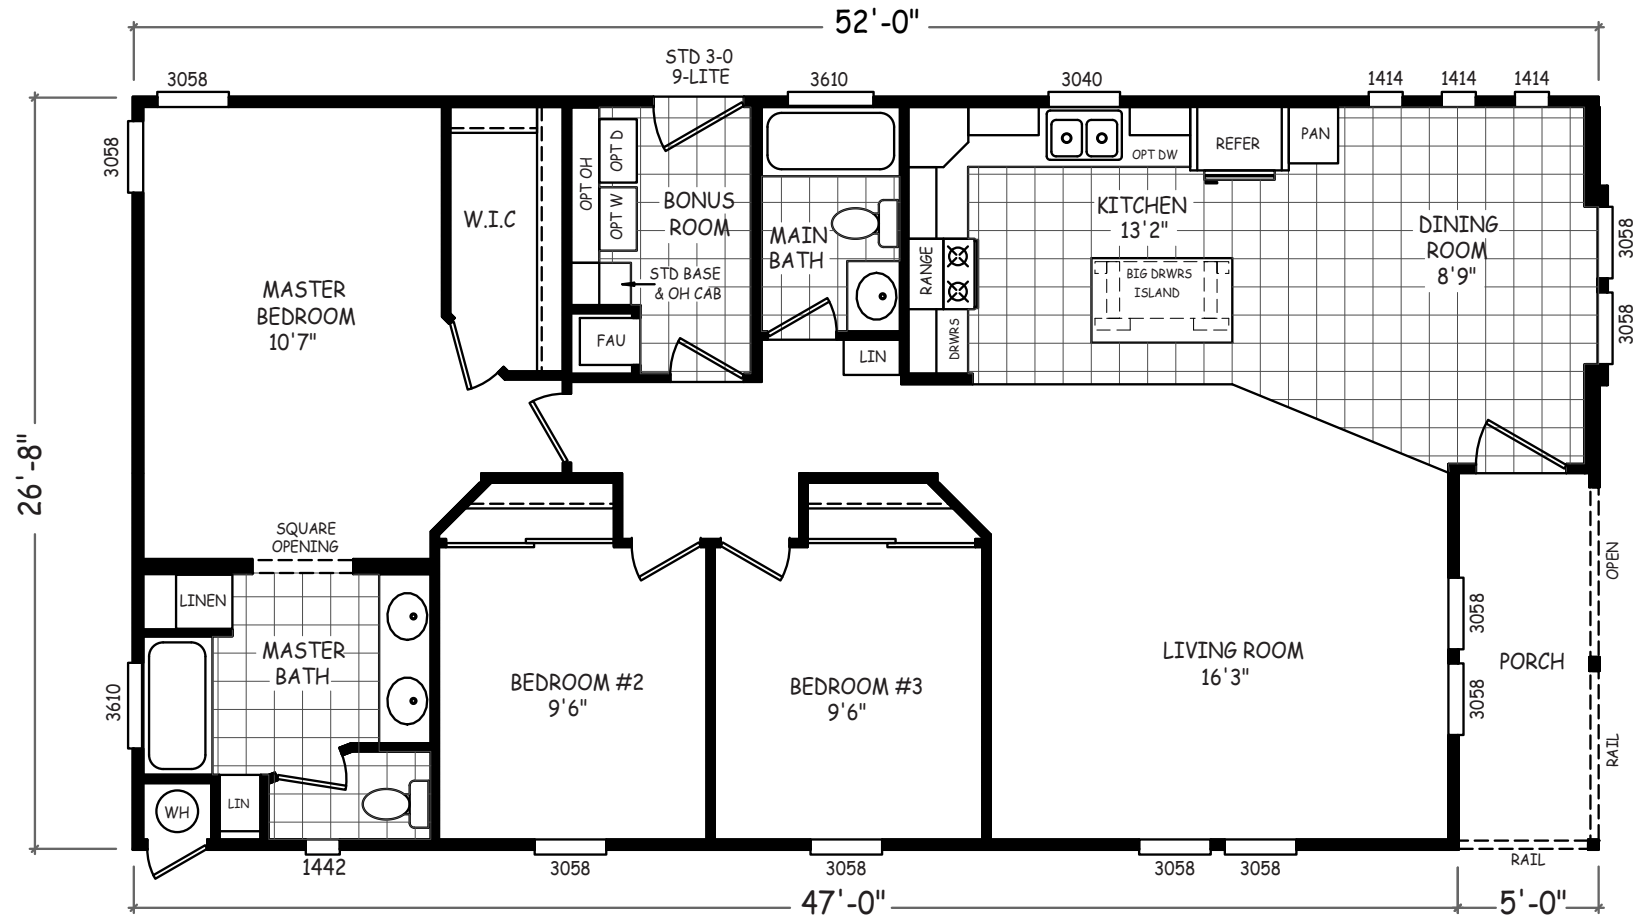

Thistle

Sedona Ridge Series

Mobile Homes ON MAIN

3 Bedrooms, 2 Baths
Approx. 1,386 Sq. Ft.

1-800-750-8796

www.MobileHomesOnMain.com

1-800-750-8796

www.MobileHomesOnMain.com