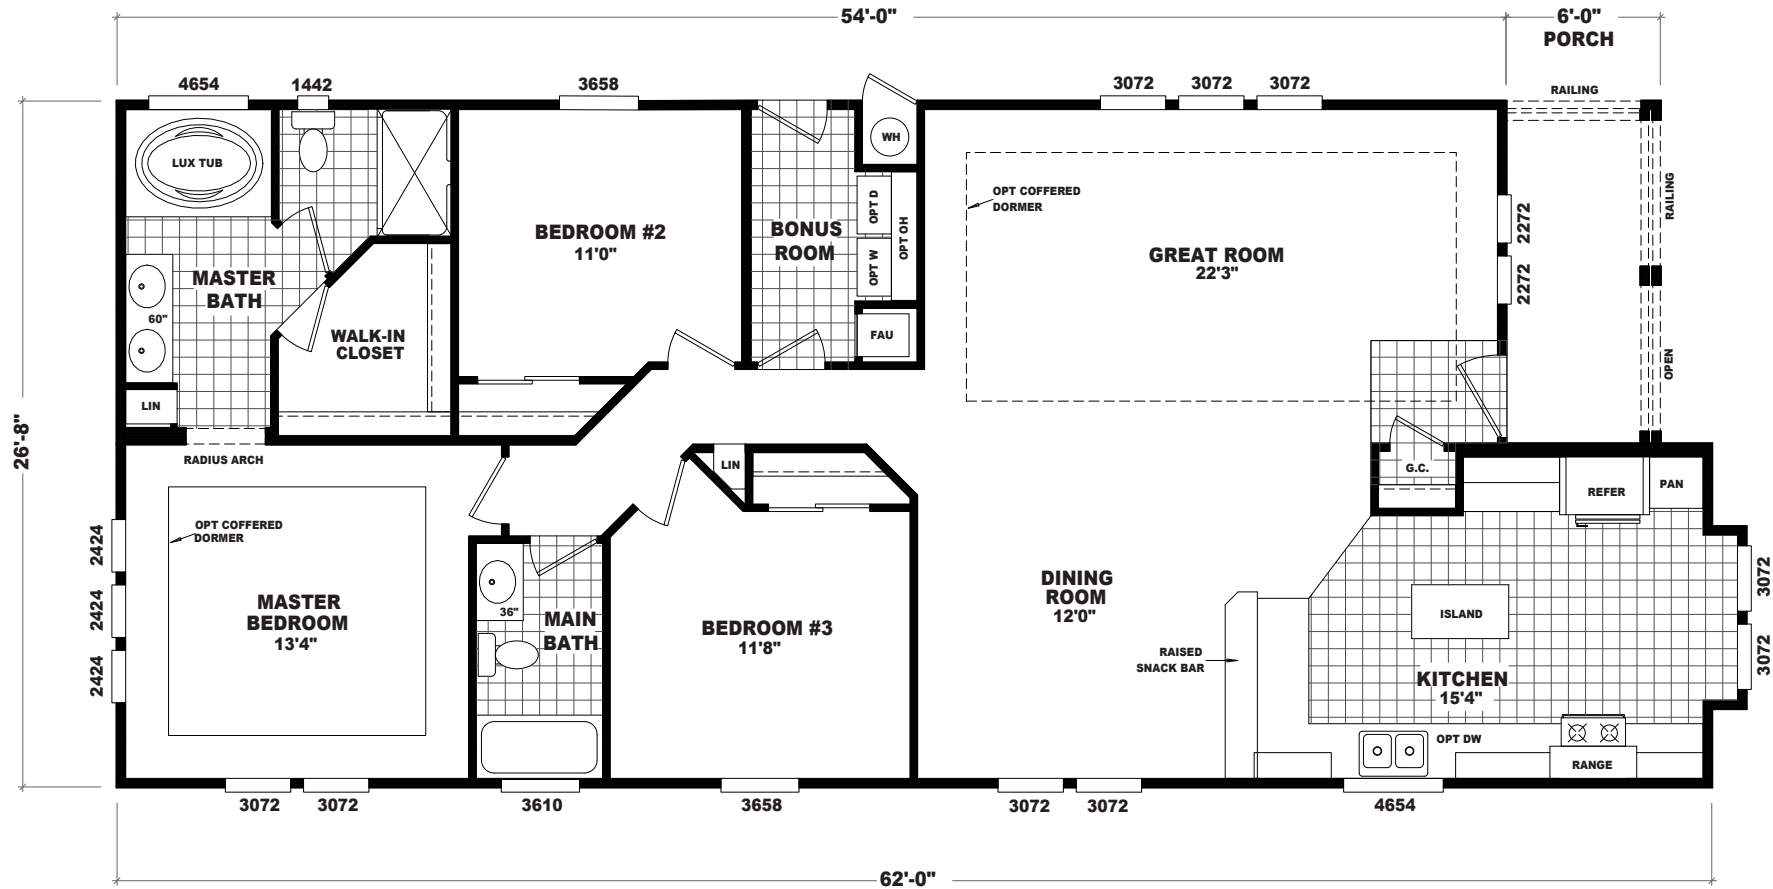

Tangelo

Pacifica Series

Mobile Homes ON MAIN

3 Bedrooms, 2 Baths
Approx. 1,556 Sq. Ft.

1-800-750-8796

www.MobileHomesOnMain.com

1-800-750-8796

www.MobileHomesOnMain.com