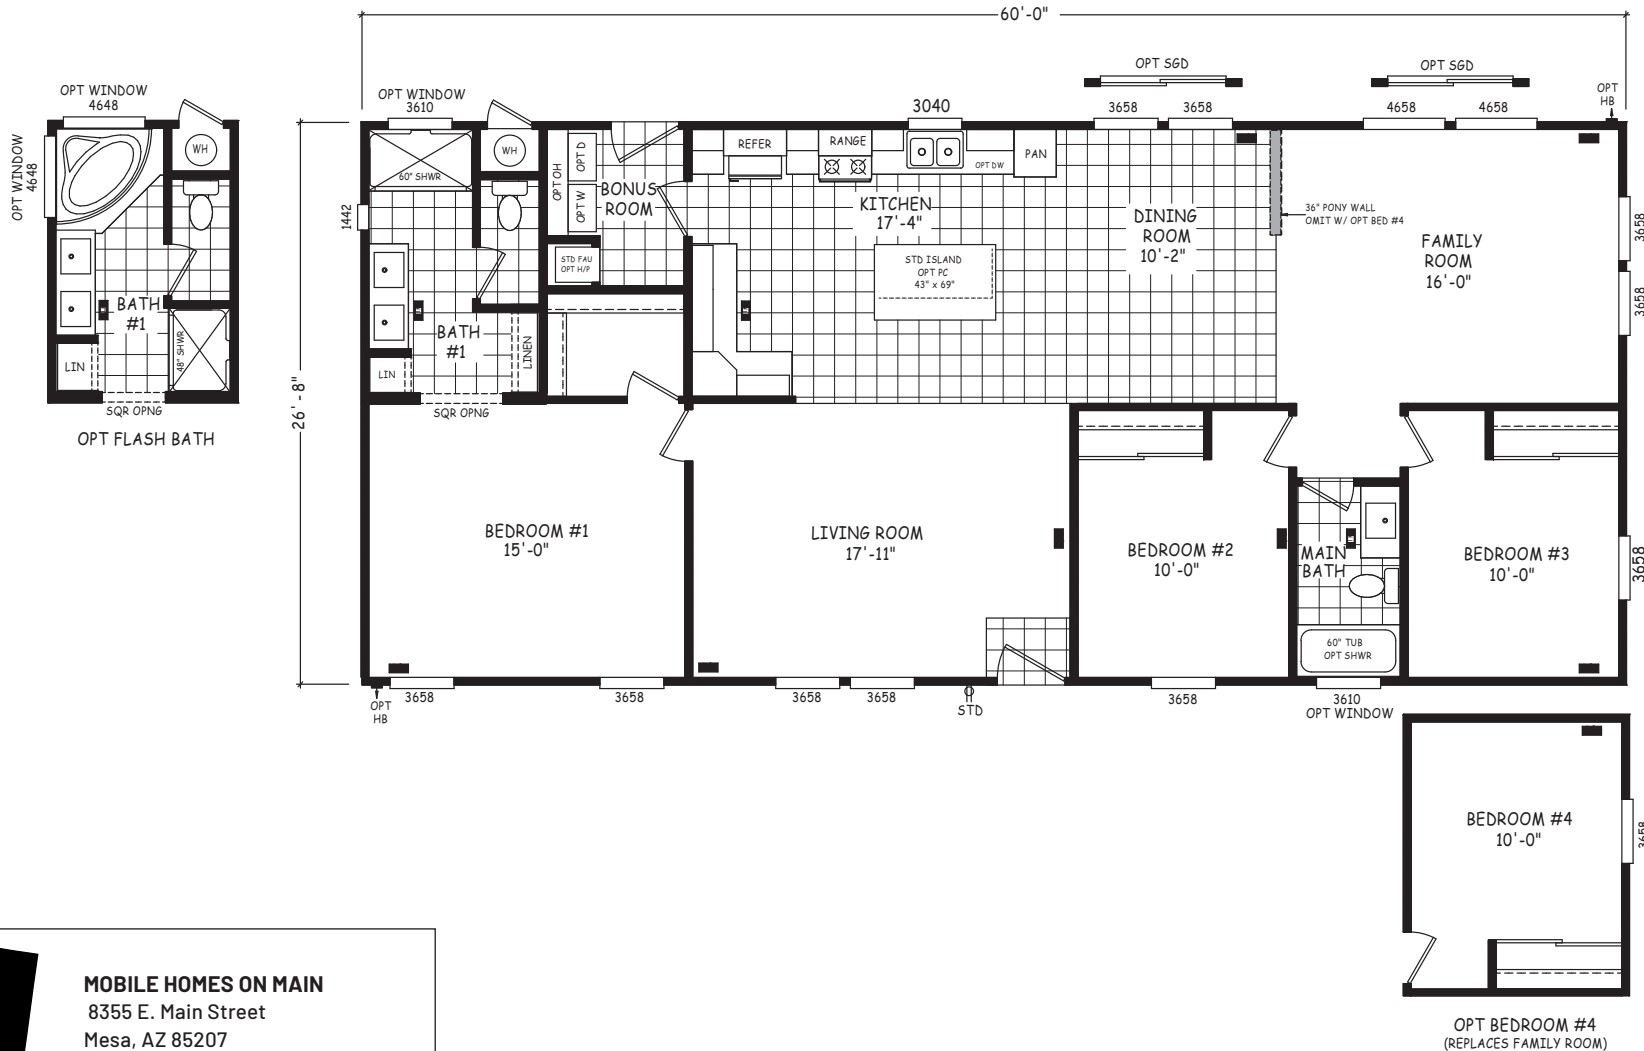

# Talon

Edge Series

1,600 SQ. FT. (Approximate) 3 Bedroom, 2 Bath

Last Updated: 8-22-22

**MOBILE HOMES ON MAIN**  
8355 E. Main Street  
Mesa, AZ 85207

**MobileHomesOnMain.com | 1-800-750-8796**

**IMPORTANT:** Alta Cima Corp reserves the right to modify, cancel or substitute products or features of this event at any time without prior notice or obligation. Pictures and other promotional materials are representative and may depict or contain floor plans, square footages, elevations, options, upgrades, extra design features, decorations, floor coverings, specialty light fixtures, custom paint and wall coverings, window treatments, landscaping, sound and alarm systems, furnishings, appliances, and other designer/decorator features and amenities that are not included as part of the home and/or may not be available at all locations. Home, pricing and community information is subject to change, and homes to prior sale, at any time without notice or obligation. ©2020 Alta Cima Corp. All rights reserved.