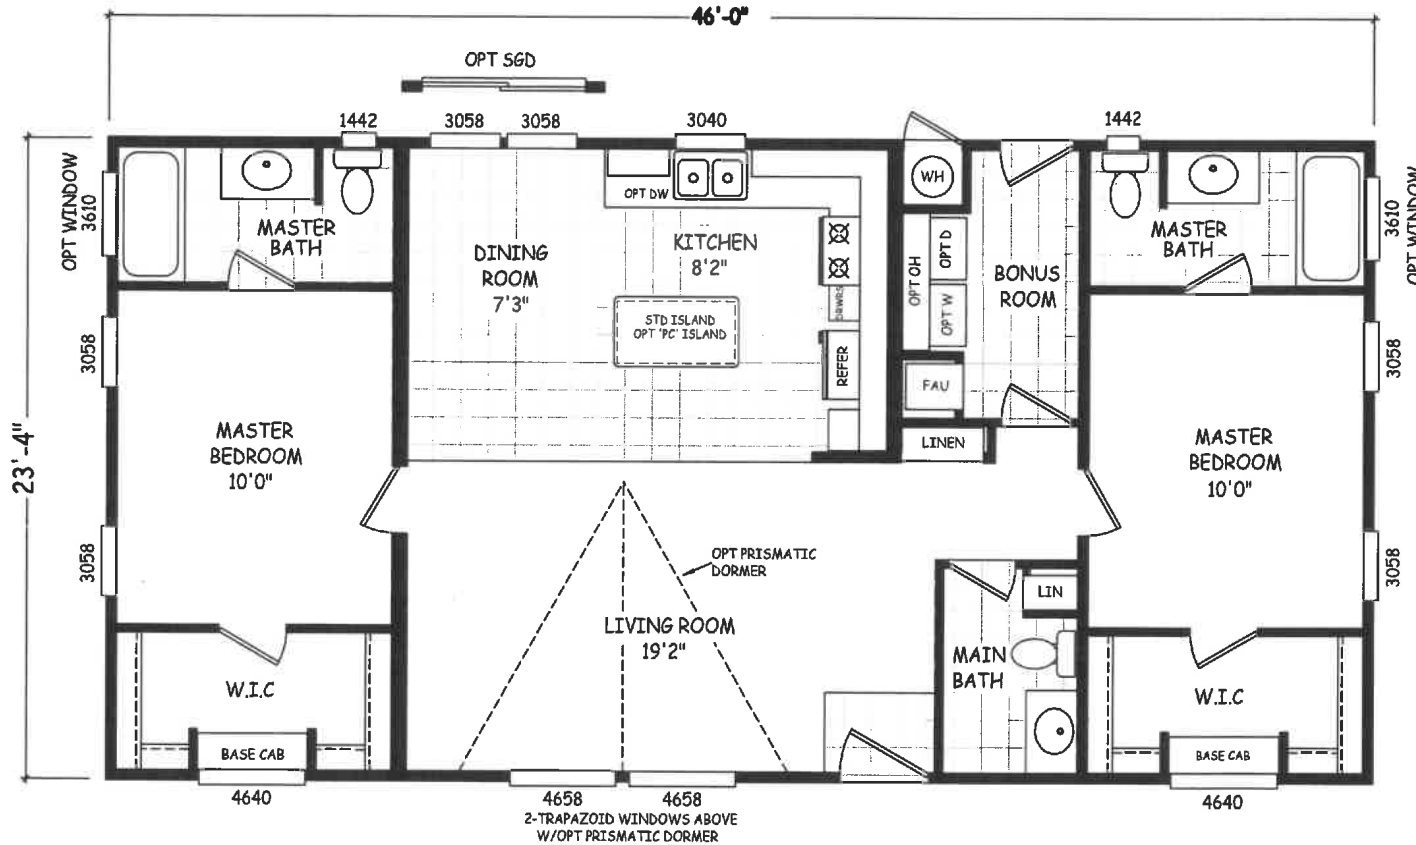

Sunburst

Landmark Series

Mobile Homes ON MAIN

2 Bedroom, 2 1/2 Bath
Approx. 1,073 Sq. Ft.

1-800-750-8796

www.MobileHomesOnMain.com

1-800-750-8796

www.MobileHomesOnMain.com