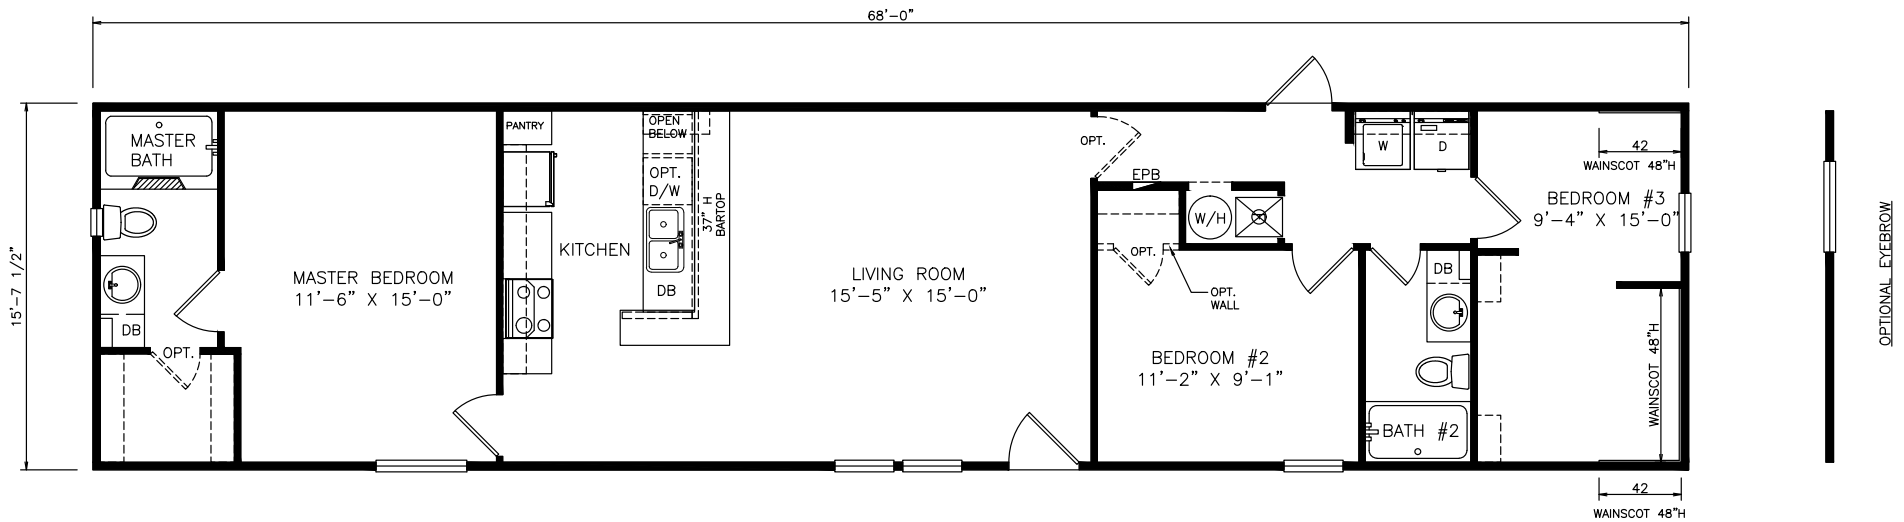

Summerside

Classic Series - Single Section

1,068 SQ. FT. (Approximate) 3 Bedrooms, 2 Baths

Last Updated: 6-9-21

MOBILE HOMES ON MAIN
8355 E. Main Street
Mesa, AZ 85207

MobileHomesOnMain.com | 1-800-750-8796