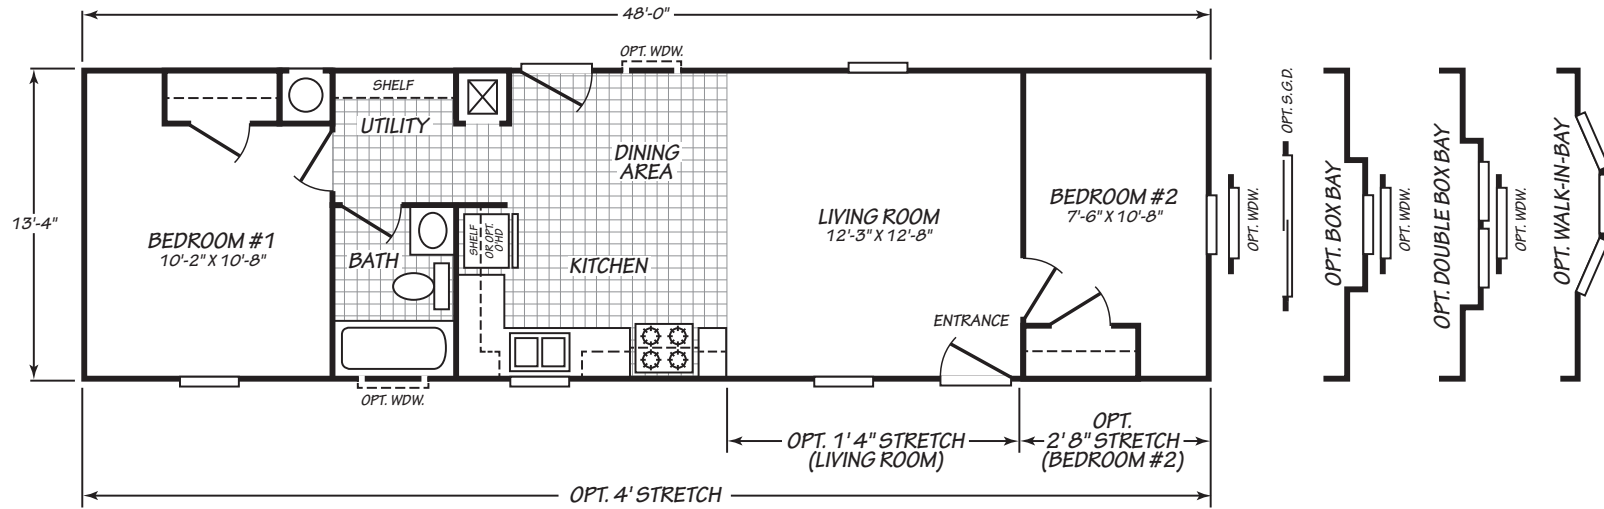

Spruce Hill

Canyon Lake Series

639 SQ. FT. (Approximate) 2 Bedrooms, 1 Baths

Last Updated: 10-11-24

MOBILE HOMES ON MAIN
8355 E. Main Street
Mesa, AZ 85207

MobileHomesOnMain.com | 1-800-750-8796

IMPORTANT: Alta Cima Corp reserves the right to modify, cancel or substitute products or features of this event at any time without prior notice or obligation. Pictures and other promotional materials are representative and may depict or contain floor plans, square footages, elevations, options, upgrades, extra design features, decorations, floor coverings, specialty light fixtures, custom paint and wall coverings, window treatments, landscaping, sound and alarm systems, furnishings, appliances, and other designer/decorator features and amenities that are not included as part of the home and/or may not be available at all locations. Home, pricing and community information is subject to change, and homes to prior sale, at any time without notice or obligation. ©2020 Alta Cima Corp. All rights reserved.