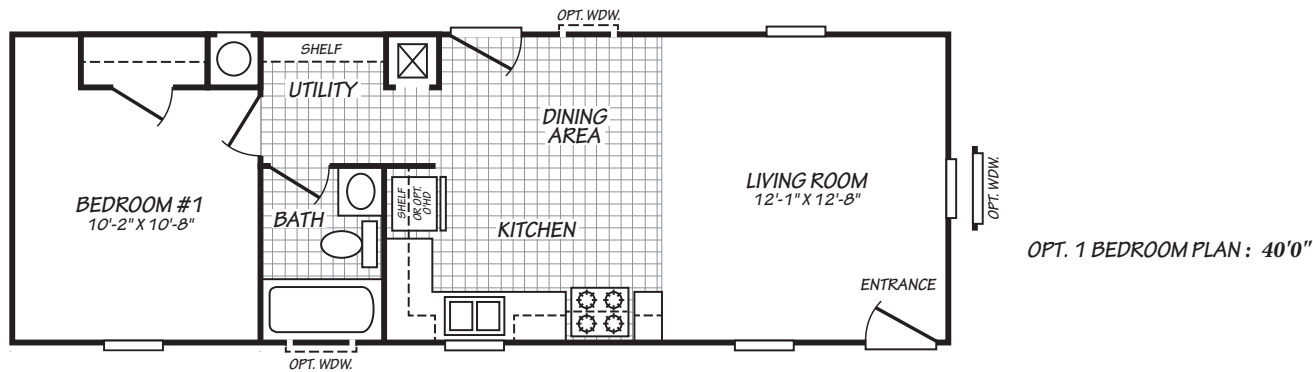

Spruce Hill

Canyon Lake Series

639 SQ. FT. (Approximate) 2 Bedrooms, 1 Baths

Last Updated: 10-11-24

MOBILE HOMES ON MAIN
8355 E. Main Street
Mesa, AZ 85207

MobileHomesOnMain.com | 1-800-750-8796

IMPORTANT: Alta Cima Corp reserves the right to modify, cancel or substitute products or features of this event at any time without prior notice or obligation. Pictures and other promotional materials are representative and may depict or contain floor plans, square footages, elevations, options, upgrades, extra design features, decorations, floor coverings, specialty light fixtures, custom paint and wall coverings, window treatments, landscaping, sound and alarm systems, furnishings, appliances, and other designer/decorator features and amenities that are not included as part of the home and/or may not be available at all locations. Home, pricing and community information is subject to change, and homes to prior sale, at any time without notice or obligation. ©2020 Alta Cima Corp. All rights reserved.