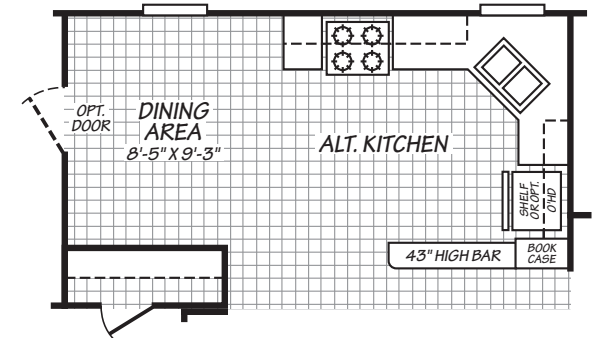

Smyth

Canyon Lake Series

1,026 SQ. FT. (Approximate) 3 Bedrooms, 2 Baths

Last Updated: 10-11-24

MOBILE HOMES ON MAIN
8355 E. Main Street
Mesa, AZ 85207

MobileHomesOnMain.com | 1-800-750-8796

IMPORTANT: Alta Cima Corp reserves the right to modify, cancel or substitute products or features of this event at any time without prior notice or obligation. Pictures and other promotional materials are representative and may depict or contain floor plans, square footages, elevations, options, upgrades, extra design features, decorations, floor coverings, specialty light fixtures, custom paint and wall coverings, window treatments, landscaping, sound and alarm systems, furnishings, appliances, and other designer/decorator features and amenities that are not included as part of the home and/or may not be available at all locations. Home, pricing and community information is subject to change, and homes to prior sale, at any time without notice or obligation. ©2020 Alta Cima Corp. All rights reserved.