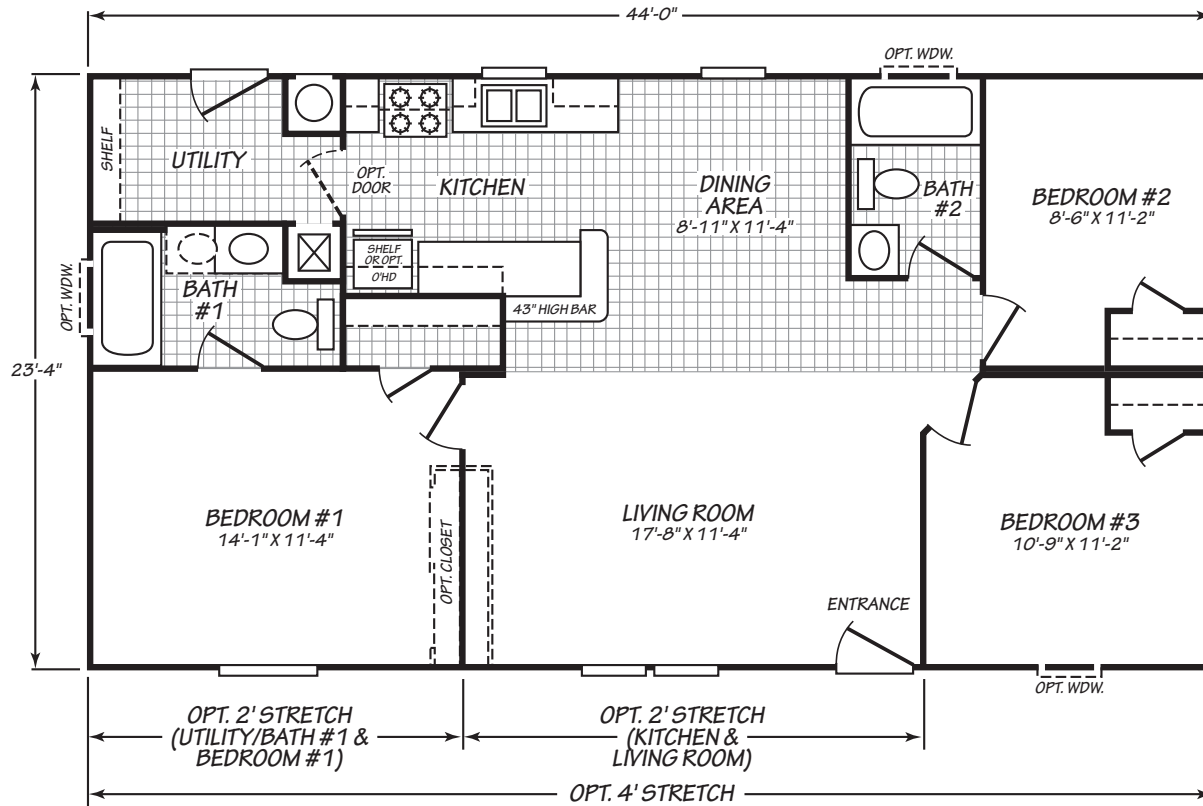

Smyth

Canyon Lake Series

1,026 SQ. FT. (Approximate) 3 Bedrooms, 2 Baths

Last Updated: 10-11-24

MOBILE HOMES ON MAIN
8355 E. Main Street
Mesa, AZ 85207

MobileHomesOnMain.com | 1-800-750-8796

IMPORTANT: Alta Cima Corp reserves the right to modify, cancel or substitute products or features of this event at any time without prior notice or obligation. Pictures and other promotional materials are representative and may depict or contain floor plans, square footages, elevations, options, upgrades, extra design features, decorations, floor coverings, specialty light fixtures, custom paint and wall coverings, window treatments, landscaping, sound and alarm systems, furnishings, appliances, and other designer/decorator features and amenities that are not included as part of the home and/or may not be available at all locations. Home, pricing and community information is subject to change, and homes to prior sale, at any time without notice or obligation. ©2020 Alta Cima Corp. All rights reserved.