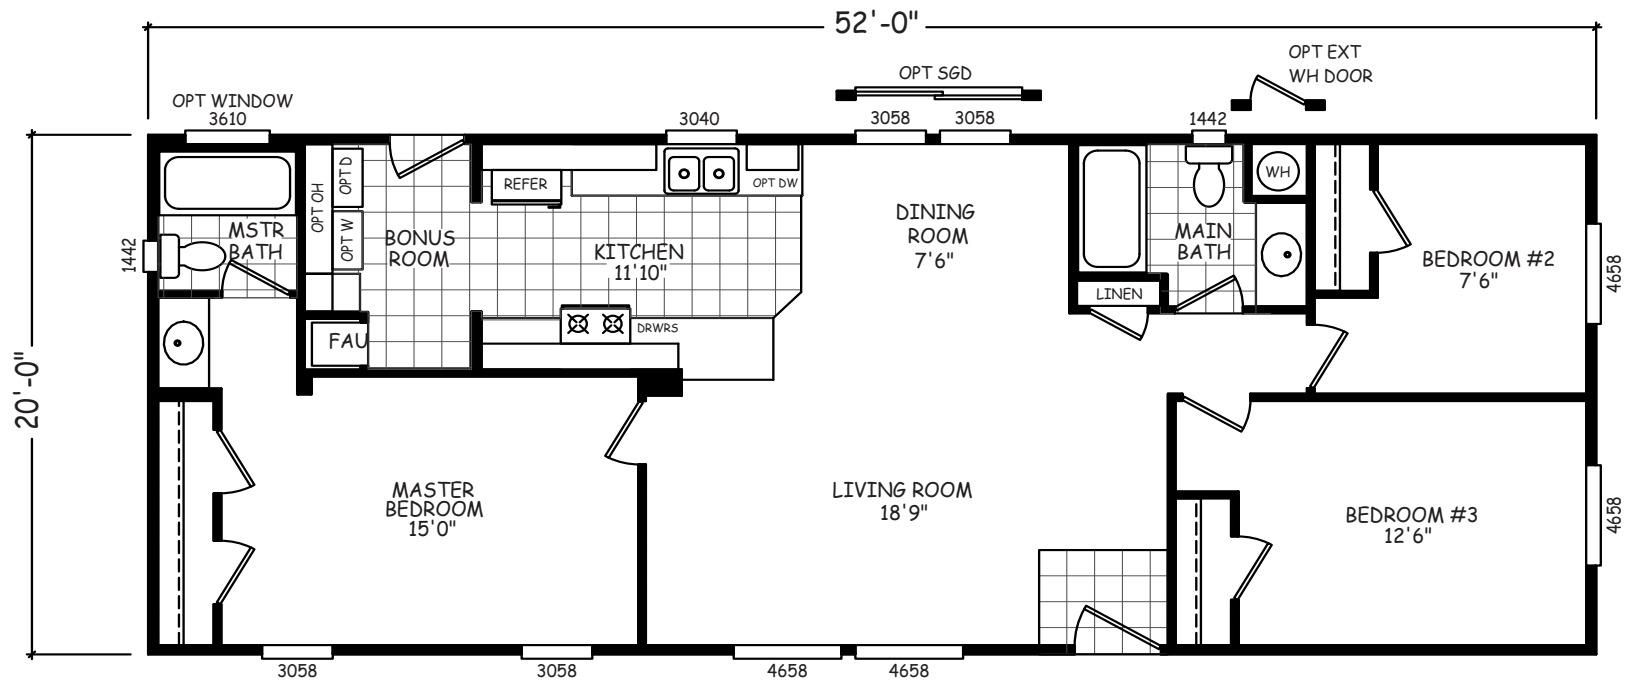

Smitty

GS Series

1,040 SQ. FT. (Approximate) 3 Bedroom, 2 Bath

Last Updated: 10-30-20

MOBILE HOMES ON MAIN
 8355 E. Main Street
 Mesa, AZ 85207

MobileHomesOnMain.com | 1-800-750-8796

IMPORTANT: Alta Cima Corp reserves the right to modify, cancel or substitute products or features of this event at any time without prior notice or obligation. Pictures and other promotional materials are representative and may depict or contain floor plans, square footages, elevations, options, upgrades, extra design features, decorations, floor coverings, specialty light fixtures, custom paint and wall coverings, window treatments, landscaping, sound and alarm systems, furnishings, appliances, and other designer/decorator features and amenities that are not included as part of the home and/or may not be available at all locations. Home, pricing and community information is subject to change, and homes to prior sale, at any time without notice or obligation. ©2020 Alta Cima Corp. All rights reserved.