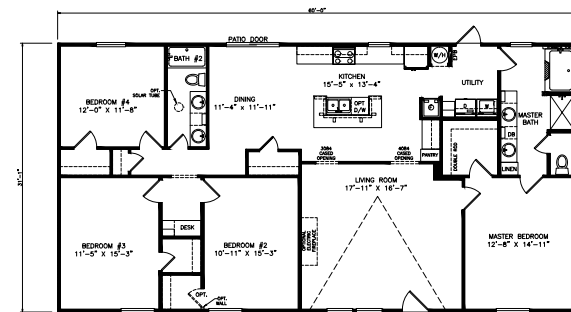

# Slayton

Heritage Series - Multi Section

1,865 SQ. FT. (Approximate) 3 Bedrooms, 2 Baths

Last Updated: 6-23-21

**MOBILE HOMES ON MAIN**  
8355 E. Main Street  
Mesa, AZ 85207

**MobileHomesOnMain.com | 1-800-750-8796**