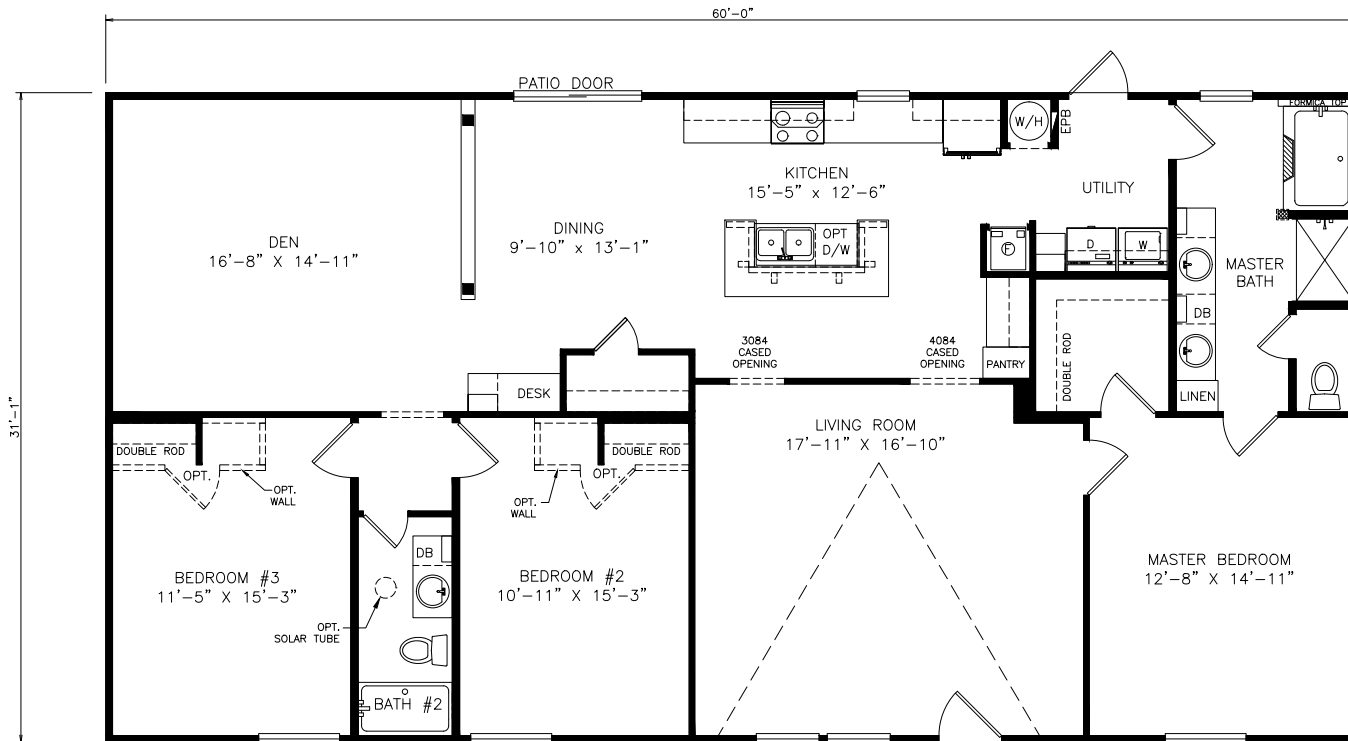

# Slayton

Heritage Series - Multi Section

1,865 SQ. FT. (Approximate) 3 Bedrooms, 2 Baths

Last Updated: 6-23-21

**MOBILE HOMES ON MAIN**  
8355 E. Main Street  
Mesa, AZ 85207

**MobileHomesOnMain.com | 1-800-750-8796**